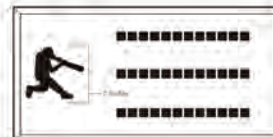

# Brick Markers USA, Inc. Standard Layouts

For overall consistency and beauty to your project, clipart remains stationary regardless of how many lines used.

## 4x8 Layout #1

Artwork layout for free clipart -

ALL IMAGES EXCEPT FOR: 1C, 2C, 3C, 4C, 5C, 5SB, 8SB, 9SB, 12SB, 13SB, 14SB, 15SB, 16SB, 17SB, 19SB, 20SB, 21SB, 22SB, 23SB, 24SB, 26SB, 30SB, 1ZOO-22ZOO (ALL ZOO CLIPART)

Number of characters is 20 per line, including spaces and punctuation. Logo height equals 1 1/2 inches. Clipart can also be placed on top, middle or bottom line if preferred.

## 4x8 Layout #2

Artwork layout for free clipart -

ALL IMAGES EXCEPT FOR: 2SB, 7SB, 9AN, 10A, 13B, 15SP, 28SB

Number of characters is 12 per line, including spaces and punctuation. Logo height equals 2 inches.