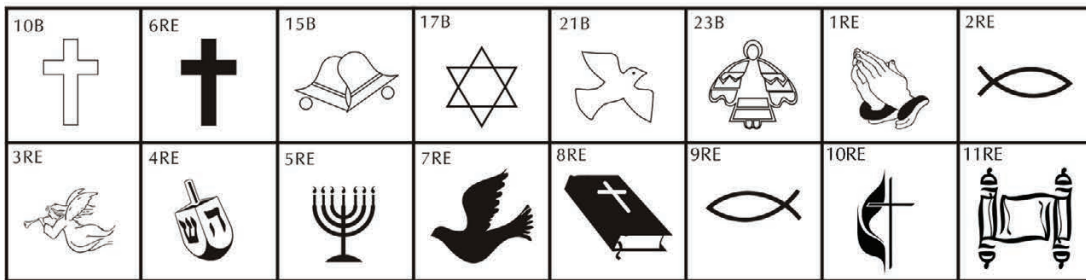

Clipart

\$175 - 8x8 Brick

6 lines of text, 20 characters per line (including spaces and punctuation)

\$175 - 8x8 Brick

4 lines of text, 20 characters per line (including spaces and punctuation)

Clipart

SPORTS
CLIPART

SPORTS
CLIPART

ARTS &
EDUCATION
CLIPART

ARTS &
EDUCATION
CLIPART

ANIMAL
CLIPART

ANIMAL
CLIPART

MISC.
CLIPART

MISC.
CLIPART

RELIGIOUS
CLIPART