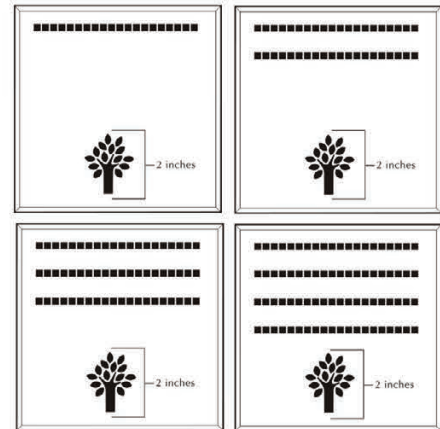

SEALS &
BADGES
CLIPART

Brick Markers USA, Inc. Standard Layouts

For overall consistency and beauty to your project, clipart remains stationary regardless of how many lines used.

4x8 Layout #1

Artwork layout for free clipart -

ALL IMAGES EXCEPT FOR: 1C, 2C, 3C, 4C, 5C, 5SB, 8SB, 9SB, 12SB, 13SB, 14SB, 15SB, 16SB, 17SB, 19SB, 20SB, 21SB, 22SB, 23SB, 24SB, 26SB, 30SB, 1ZOO-22ZOO (ALL ZOO CLIPART)

Number of characters is 20 per line, including spaces and punctuation. Logo height equals 1 1/2 inches. Clipart can also be placed on top, middle or bottom line if preferred.

4x8 Layout #2

Artwork layout for free clipart -

ALL IMAGES EXCEPT FOR: 2SB, 7SB, 9AN, 10A, 13B, 15SP, 28SB

Number of characters is 12 per line, including spaces and punctuation. Logo height equals 2 inches.

8x8 Layout #3

Artwork layout for free clipart -

ALL IMAGES APPLY TO THIS LAYOUT. All images can be used and are positioned at the bottom or top of the brick.

Number of characters is 20 per line, including spaces and punctuation. Logo height equals 2 inches.