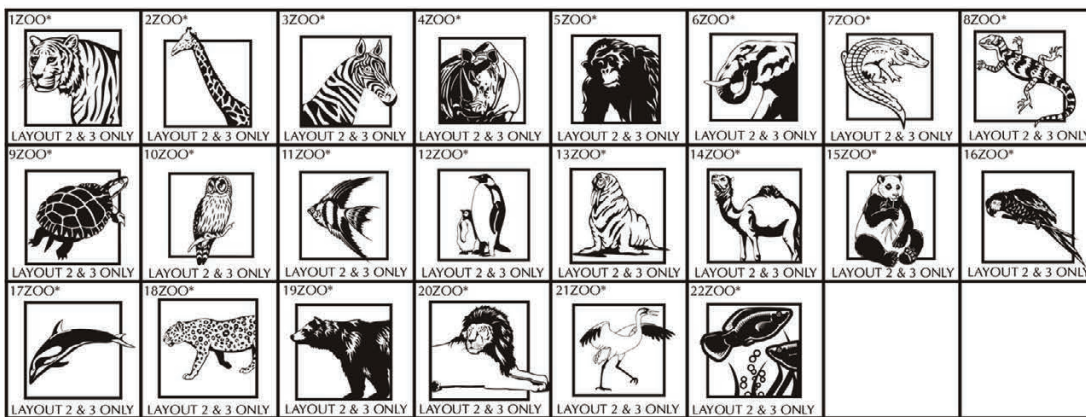

HOLIDAY
CLIPART

ZOO
CLIPART