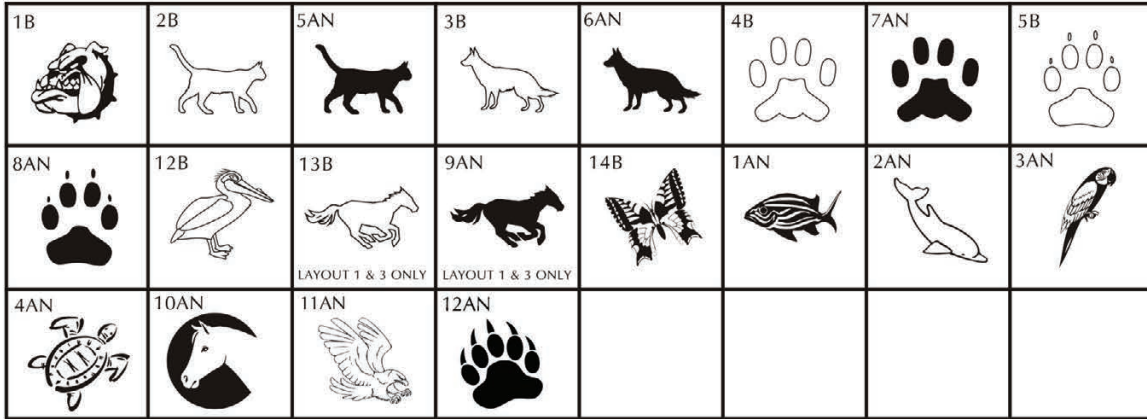

Clipart

\$175 - 8x8 Brick

6 lines of text, 20 characters per line (including spaces and punctuation)

\$175 - 8x8 Brick

4 lines of text, 20 characters per line (including spaces and punctuation)

Clipart

SPORTS
CLIPART

SPORTS
CLIPART

ARTS &
EDUCATION
CLIPART

ARTS &
EDUCATION
CLIPART

ANIMAL
CLIPART

ANIMAL
CLIPART

MISC.
CLIPART

MISC.
CLIPART

RELIGIOUS
CLIPART