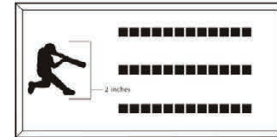

SEALS &
BADGES
CLIPART

Brick Markers USA, Inc. Standard Layouts

For overall consistency and beauty to your project, clipart remains stationary regardless of how many lines used.

4x8 Layout #1

Artwork layout for free clipart -

ALL IMAGES EXCEPT FOR: 1C, 2C, 3C, 4C, 5C, 5SB, 8SB, 9SB, 12SB, 13SB, 14SB, 15SB, 16SB, 17SB, 19SB, 20SB, 21SB, 22SB, 23SB, 24SB, 26SB, 30SB, 1ZOO-22ZOO (ALL ZOO CLIPART)

Number of characters is 20 per line, including spaces and punctuation. Logo height equals 1 1/2 inches. Clipart can also be placed on top, middle or bottom line if preferred.

4x8 Layout #2

Artwork layout for free clipart -

ALL IMAGES EXCEPT FOR: 2SB, 7SB, 9AN, 10A, 13B, 15SP, 28SB

Number of characters is 12 per line, including spaces and punctuation. Logo height equals 2 inches.