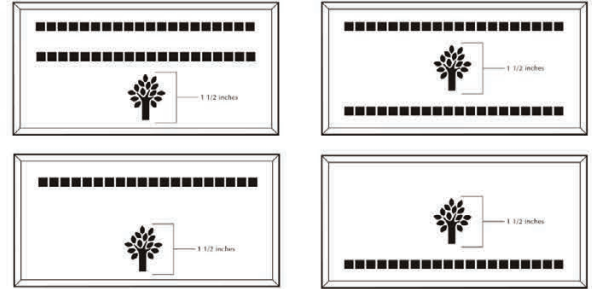

LETTERING
CLIPART

SEALS &
BADGES
CLIPART

1C*	2C*	3C*	4C*	5C*	6C	7C	8C
 LAYOUT 2 & 3 ONLY	 LAYOUT 2 & 3 ONLY	 LAYOUT 2 & 3 ONLY	 LAYOUT 2 & 3 ONLY	 LAYOUT 2 & 3 ONLY			
9C	20B	1SB	2SB*	3SB	4SB	5SB*	6SB
			 LAYOUT 1 & 3 ONLY			 LAYOUT 2 & 3 ONLY	
7SB*	8SB*	9SB*	10SB	11SB	12SB*	13SB*	14SB*
 LAYOUT 1 & 3 ONLY	 LAYOUT 2 & 3 ONLY	 LAYOUT 2 & 3 ONLY			 LAYOUT 2 & 3 ONLY	 LAYOUT 2 & 3 ONLY	 LAYOUT 2 & 3 ONLY
15SB*	16SB*	17SB*	18SB*	19SB*	20SB*	21SB*	22SB*
 LAYOUT 2 & 3 ONLY	 LAYOUT 2 & 3 ONLY	 LAYOUT 2 & 3 ONLY	 LAYOUT 2 & 3 ONLY	 LAYOUT 2 & 3 ONLY	 LAYOUT 2 & 3 ONLY	 LAYOUT 2 & 3 ONLY	 LAYOUT 2 & 3 ONLY
23SB*	24SB*	25SB	26SB*	27SB	28SB*	29SB	30SB*
 LAYOUT 2 & 3 ONLY	 LAYOUT 2 & 3 ONLY		 LAYOUT 2 & 3 ONLY		 LAYOUT 1 & 3 ONLY		 LAYOUT 2 & 3 ONLY
31SB	32SB	33SB	34SB	35SB			
							

SEALS &
BADGES
CLIPART

Brick Markers USA, Inc. Standard Layouts

For overall consistency and beauty to your project, clipart remains stationary regardless of how many lines used.

4x8 Layout #1

Artwork layout for free clipart -

ALL IMAGES EXCEPT FOR: 1C, 2C, 3C, 4C, 5C, 5SB, 8SB, 9SB, 12SB, 13SB, 14SB, 15SB, 16SB, 17SB, 19SB, 20SB, 21SB, 22SB, 23SB, 24SB, 26SB, 30SB, 1ZOO-22ZOO (ALL ZOO CLIPART)

Number of characters is 20 per line, including spaces and punctuation. Logo height equals 1 1/2 inches. Clipart can also be placed on top, middle or bottom line if preferred.

4x8 Layout #2

Artwork layout for free clipart -

ALL IMAGES EXCEPT FOR: 2SB, 7SB, 9AN, 10A, 13B, 15SP, 28SB

Number of characters is 12 per line, including spaces and punctuation. Logo height equals 2 inches.