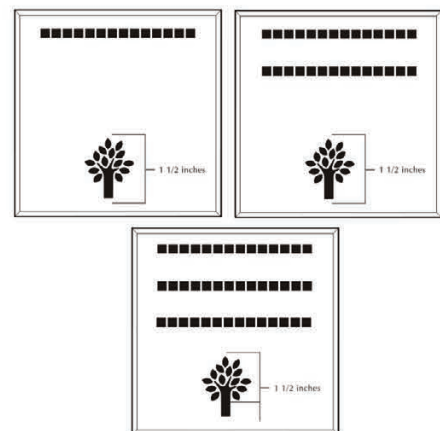

6x6 Layout #4

Artwork layout for free clipart -

ALL IMAGES EXCEPT FOR: 1C, 2C, 3C, 4C, 5C, 5SB, 8SB, 9SB, 12SB, 13SB, 14SB, 15SB, 16SB, 17SB, 19SB, 20SB, 21SB, 22SB, 23SB, 24SB, 26SB, 30SB, 1ZOO-22ZOO (ALL ZOO CLIPART)

Number of characters is 14 per line, including spaces and punctuation. Logo height equals 1 1/2 inches.

12x12 Layout #5

Number of characters is 20 per line horizontal and 8 characters per line vertical, including spaces and punctuation. Custom logo height equals 3 1/2 inches on the 4x4.

(1) 4x4, (2) 4x8, (1) 8x8