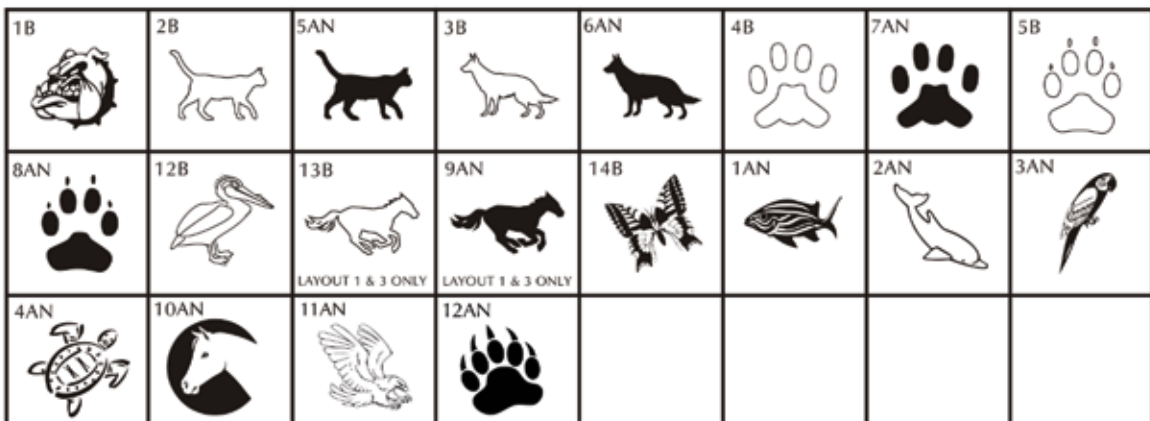

4x8 Vertical Brick (Left)

1 lines of text, 8 characters per line (including spaces and punctuation)

--	--	--	--	--	--	--	--

4x8 Vertical Brick (Right)

1 lines of text, 8 characters per line (including spaces and punctuation)

--	--	--	--	--	--	--	--

Clipart

--

SPORTS CLIPART

SPORTS CLIPART

ARTS & EDUCATION CLIPART

ARTS & EDUCATION CLIPART

ANIMAL CLIPART

ANIMAL CLIPART

Layout 3

Layout 1

Layout 2

* = Not offered on mini brick replicas. If chosen, your mini brick replica will engrave as text only.

MISC.
CLIPART

MISC.
CLIPART

RELIGIOUS
CLIPART