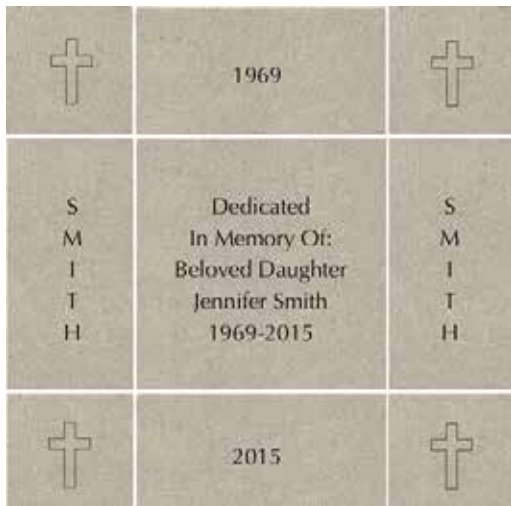

☐ **$1,800 - 16x16 Multi Brick Display**

8x8 Brick

6 lines of text, 20 characters per line (including spaces and punctuation)

4x8 Horizontal Brick (Top)

3 lines of text, 20 characters per line (including spaces and punctuation)

4x8 Horizontal Brick (Bottom)

3 lines of text, 20 characters per line (including spaces and punctuation)

4x8 Vertical Brick (Left)

1 lines of text, 8 characters per line (including spaces and punctuation)

4x8 Vertical Brick (Right)

1 lines of text, 8 characters per line (including spaces and punctuation)

Clipart