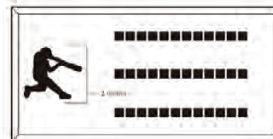

ZOO
CLIPART

ZOO
CLIPART

LETTERING
CLIPART

LETTERING
CLIPART

SEALS &
BADGES
CLIPART

SEALS &
BADGES
CLIPART

Brick Markers USA, Inc. Standard Layouts

For overall consistency and beauty to your project, clipart remains stationary regardless of how many lines used.

4x8 Layout #1

Artwork layout for free clipart -

ALL IMAGES EXCEPT FOR: 1C, 2C, 3C, 4C, 5C, 5SB, 8SB, 9SB, 12SB, 13SB, 14SB, 15SB, 16SB, 17SB, 19SB, 20SB, 21SB, 22SB, 23SB, 24SB, 26SB, 30SB, 1ZOO-22ZOO (ALL ZOO CLIPART)

Number of characters is 20 per line, including spaces and punctuation. Logo height equals 1 1/2 inches. Clipart can also be placed on top, middle or bottom line if preferred.

4x8 Layout #2

Artwork layout for free clipart -

ALL IMAGES EXCEPT FOR: 2SB, 7SB, 9AN, 10A, 13B, 15SP, 28SB

Number of characters is 12 per line, including spaces and punctuation. Logo height equals 2 inches.

8x8 Layout #3

Artwork layout for free clipart -