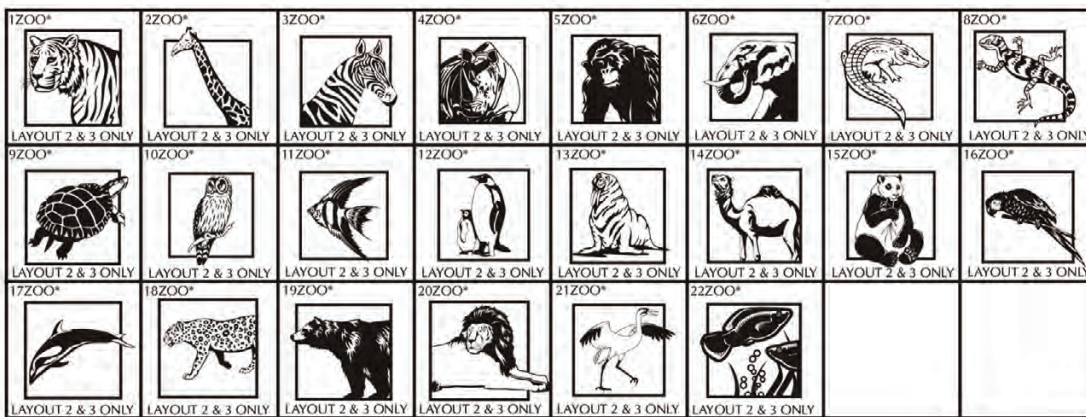

ANIMAL
CLIPART

ANIMAL
CLIPART

MISC.
CLIPART

MISC.
CLIPART

RELIGIOUS
CLIPART

RELIGIOUS
CLIPART

HOLIDAY
CLIPART

HOLIDAY
CLIPART

ZOO
CLIPART

ZOO
CLIPART

LETTERING
CLIPART

LETTERING
CLIPART

SEALS &
BADGES
CLIPART

SEALS &
BADGES
CLIPART

Brick Markers USA, Inc. Standard Layouts

For overall consistency and beauty to your project, clipart remains stationary regardless of how many lines used.

4x8 Layout #1

Artwork layout for free clipart -

ALL IMAGES EXCEPT FOR: 1C, 2C, 3C, 4C, 5C, 5SB, 8SB, 9SB, 12SB, 13SB, 14SB, 15SB, 16SB, 17SB, 19SB, 20SB, 21SB, 22SB, 23SB, 24SB, 26SB, 30SB, 1ZOO-22ZOO (ALL ZOO CLIPART)