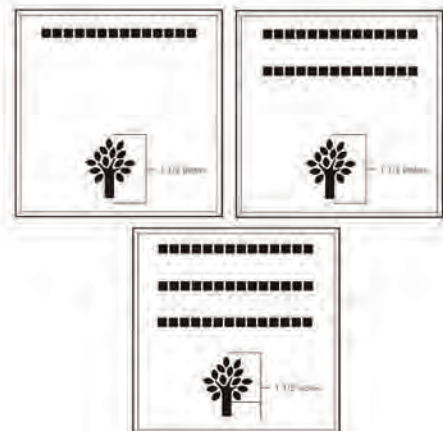

6x6 Layout #4

Artwork layout for free clipart -

ALL IMAGES EXCEPT FOR: 1C, 2C, 3C, 4C, 5C, 5SB, 8SB, 9SB, 12SB, 13SB, 14SB, 15SB, 16SB, 17SB, 19SB, 20SB, 21SB, 22SB, 23SB, 24SB, 26SB, 30SB, 1ZOO-22ZOO (ALL ZOO CLIPART)

Number of characters is 14 per line, including spaces and punctuation. Logo height equals 1 1/2 inches.

12x12 Layout #5

Number of characters is 20 per line horizontal and 8 characters per line vertical, including spaces and punctuation. Custom logo height equals 3 1/2 inches on the 4x4.

(1) 4x4, (2) 4x8, (1) 8x8