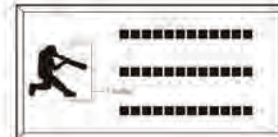

4x8 Layout #2

Artwork layout for free clipart -

ALL IMAGES EXCEPT FOR: 2SB, 7SB, 9AN, 10A, 13B, 15SP, 28SB

Number of characters is 12 per line, including spaces and punctuation. Logo height equals 2 inches.