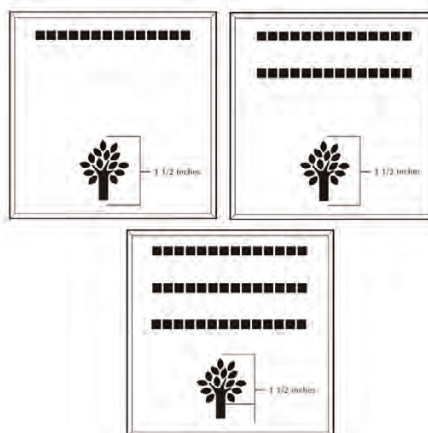

6x6 Layout #4

Artwork layout for free clipart -

ALL IMAGES EXCEPT FOR: 1C, 2C, 3C, 4C, 5C, 5SB, 8SB, 9SB, 12SB, 13SB, 14SB, 15SB, 16SB, 17SB, 19SB, 20SB, 21SB, 22SB, 23SB, 24SB, 26SB, 30SB, 1ZOO-22ZOO (ALL ZOO CLIPART)

Number of characters is 14 per line, including spaces and punctuation. Logo height equals 1 1/2 inches.

12x12 Layout #5

Number of characters is 20 per line horizontal and 8 characters per line vertical, including spaces and punctuation. Custom logo height equals 3 1/2 inches on the 4x4.

(1) 4x4, (2) 4x8, (1) 8x8