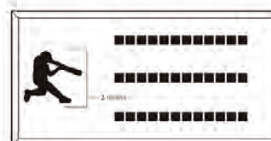

# Brick Markers USA, Inc. Standard Layouts

For overall consistency and beauty to your project, clipart remains stationary regardless of how many lines used.

## 4x8 Layout #1

Artwork layout for free clipart -

ALL IMAGES EXCEPT FOR: 1C, 2C, 3C, 4C, 5C, 5SB, 8SB, 9SB, 12SB, 13SB, 14SB, 15SB, 16SB, 17SB, 19SB, 20SB, 21SB, 22SB, 23SB, 24SB, 26SB, 30SB, 1ZOO-22ZOO (ALL ZOO CLIPART)

Number of characters is 20 per line, including spaces and punctuation. Logo height equals 1 1/2 inches. Clipart can also be placed on top, middle or bottom line if preferred.

## 4x8 Layout #2

Artwork layout for free clipart -

ALL IMAGES EXCEPT FOR: 2SB, 7SB, 9AN, 10A, 13B, 15SP, 28SB

Number of characters is 12 per line, including spaces and punctuation. Logo height equals 2 inches.