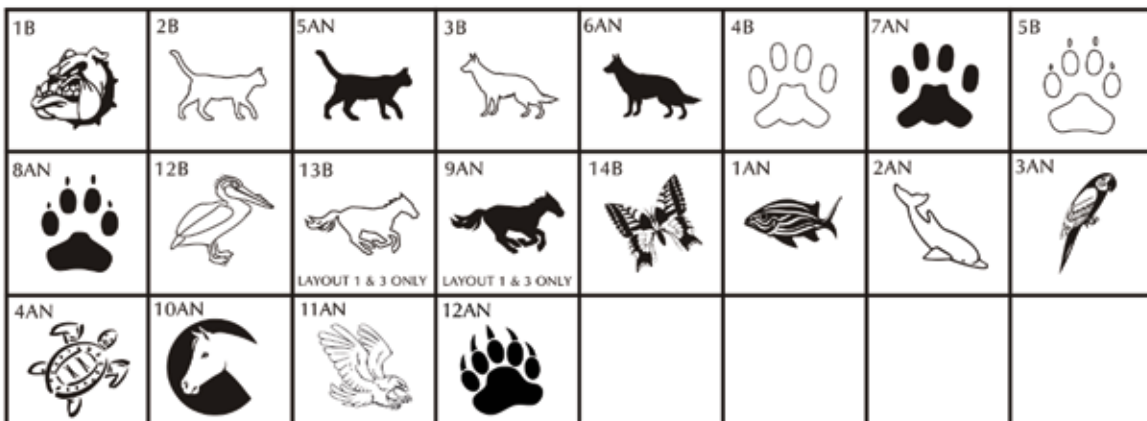

4 lines of text, 20 characters per line (including spaces and punctuation)

Clipart

SPORTS CLIPART

SPORTS CLIPART

ARTS & EDUCATION CLIPART

ARTS & EDUCATION CLIPART

ANIMAL CLIPART

ANIMAL CLIPART

Layout 3

Layout 1

Layout 2

* = Not offered on mini brick replicas. If chosen, your mini brick replica will engrave as text only.

MISC.
CLIPART

MISC.
CLIPART

RELIGIOUS
CLIPART

RELIGIOUS
CLIPART

HOLIDAY
CLIPART

HOLIDAY
CLIPART

ZOO
CLIPART

ZOO
CLIPART

Layout 1

Layout 2

Layout 3

* = Not offered on mini brick replicas. If chosen, your mini brick replica will engrave as text only.