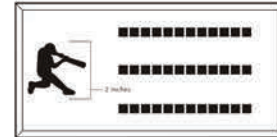

# Brick Markers USA, Inc. Standard Layouts

For overall consistency and beauty to your project, clipart remains stationary regardless of how many lines used.

## 4x8 Layout #1

Artwork layout for free clipart -

ALL IMAGES EXCEPT FOR: 1C, 2C, 3C, 4C, 5C, 5SB, 8SB, 9SB, 12SB, 13SB, 14SB, 15SB, 16SB, 17SB, 19SB, 20SB, 21SB, 22SB, 23SB, 24SB, 26SB, 30SB, 1ZOO-22ZOO (ALL ZOO CLIPART)

Number of characters is 20 per line, including spaces and punctuation. Logo height equals 1 1/2 inches. Clipart can also be placed on top, middle or bottom line if preferred.

## 4x8 Layout #2

Artwork layout for free clipart -

ALL IMAGES EXCEPT FOR: 2SB, 7SB, 9AN, 10A, 13B, 15SP, 28SB

Number of characters is 12 per line, including spaces and punctuation. Logo height equals 2 inches.