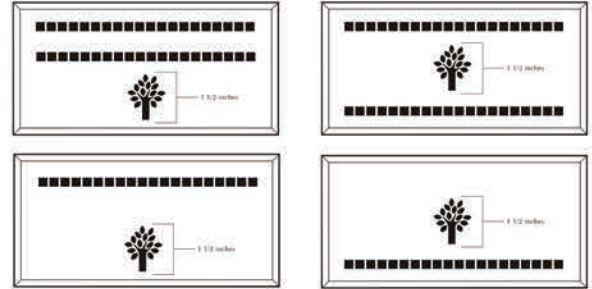

Brick Markers USA, Inc. Standard Layouts

For overall consistency and beauty to your project, clipart remains stationary regardless of how many lines used.

4x8 Layout #1

Artwork layout for free clipart -

ALL IMAGES EXCEPT FOR: 1C, 2C, 3C, 4C, 5C, 5SB, 8SB, 9SB, 12SB, 13SB, 14SB, 15SB, 16SB, 17SB, 19SB, 20SB, 21SB, 22SB, 23SB, 24SB, 26SB, 30SB, 1ZOO-22ZOO (ALL ZOO CLIPART)

Number of characters is 20 per line, including spaces and punctuation. Logo height equals 1 1/2 inches. Clipart can also be placed on top, middle or bottom line if preferred.