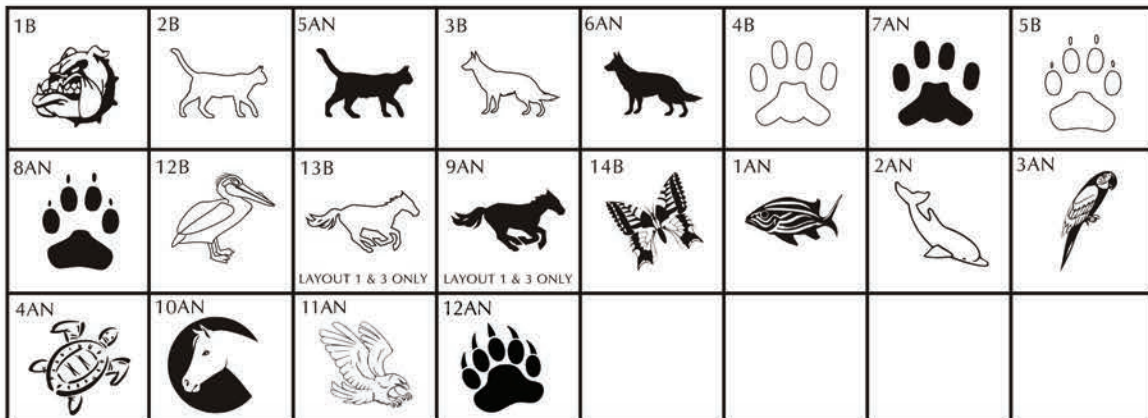

# Brick Markers USA, Inc. Free Clipart Library

when choosing clipart only use number and letter(s) for referencing.

ARE YOU LOOKING FOR A SPECIFIC CLIPART NOT LISTED WITHIN OUR LIBRARY?  
INQUIRE WITH YOUR SALES REPRESENTATIVE!

SPORTS  
CLIPART

SPORTS  
CLIPART

ARTS &  
EDUCATION  
CLIPART

ARTS &  
EDUCATION  
CLIPART

ANIMAL  
CLIPART

ANIMAL  
CLIPART

\* NOT APPLICABLE FOR MINI REPLICAS

Brick Markers® USA, Inc. (BMI) offers this free clipart to your club or organization as an opportunity to increase your profit margins. Your club or organization could charge an additional fee to any of your donors/customers that would like to add clipart to their bricks.