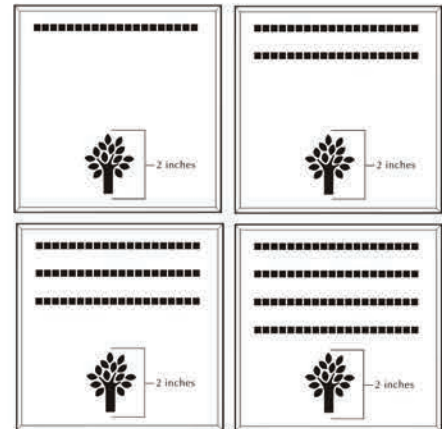

## 4x8 Layout #1

Artwork layout for free clipart -

ALL IMAGES EXCEPT FOR: 1C, 2C, 3C, 4C, 5C, 5SB, 8SB, 9SB, 12SB, 13SB, 14SB, 15SB, 16SB, 17SB, 19SB, 20SB, 21SB, 22SB, 23SB, 24SB, 26SB, 30SB, 1ZOO-22ZOO (ALL ZOO CLIPART)

## 4x8 Layout #2

Artwork layout for free clipart -

ALL IMAGES EXCEPT FOR: 2SB, 7SB, 9AN, 10A, 13B, 15SP, 28SB

Number of characters is 12 per line, including spaces and punctuation. Logo height equals 2 inches.

## 8x8 Layout #3

Artwork layout for free clipart -

ALL IMAGES APPLY TO THIS LAYOUT. All images can be used and are positioned at the bottom or top of the brick.

Number of characters is 20 per line, including spaces and punctuation. Logo height equals 2 inches.

## 6x6 Layout #4

Artwork layout for free clipart -

ALL IMAGES EXCEPT FOR: 1C, 2C, 3C, 4C, 5C, 5SB, 8SB, 9SB, 12SB, 13SB, 14SB, 15SB, 16SB, 17SB, 19SB, 20SB, 21SB, 22SB, 23SB, 24SB, 26SB, 30SB, 1ZOO-22ZOO (ALL ZOO CLIPART)