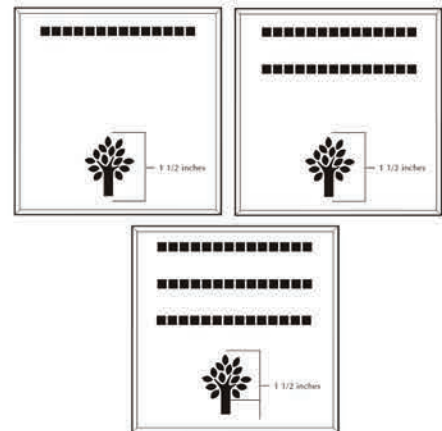

6x6 Layout #4

Artwork layout for free clipart -

ALL IMAGES EXCEPT FOR: 1C, 2C, 3C, 4C, 5C, 5SB, 8SB, 9SB, 12SB, 13SB, 14SB, 15SB, 16SB, 17SB, 19SB, 20SB, 21SB, 22SB, 23SB, 24SB, 26SB, 30SB, 1ZOO-22ZOO (ALL ZOO CLIPART)

Number of characters is 14 per line, including spaces and punctuation. Logo height equals 1 1/2 inches.

12x12 Layout #5

Number of characters is 20 per line horizontal and 8 characters per line vertical, including spaces and punctuation. Custom logo height equals 3 1/2 inches on the 4x4.

(1) 4x4, (2) 4x8, (1) 8x8