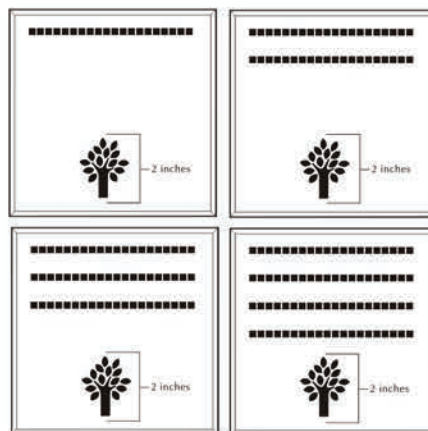

## 4x8 Layout #1

Artwork layout for free clipart -

ALL IMAGES EXCEPT FOR: 1C, 2C, 3C, 4C, 5C, 5SB, 8SB, 9SB, 12SB, 13SB, 14SB, 15SB, 16SB, 17SB, 19SB, 20SB, 21SB, 22SB, 23SB, 24SB, 26SB, 30SB, 1ZOO-22ZOO (ALL ZOO CLIPART)

Number of characters is 20 per line, including spaces and punctuation. Logo height equals 1 1/2 inches. Clipart can also be placed on top, middle or bottom line if preferred.

## 4x8 Layout #2

Artwork layout for free clipart -

ALL IMAGES EXCEPT FOR: 2SB, 7SB, 9AN, 10A, 13B, 15SP, 28SB

Number of characters is 12 per line, including spaces and punctuation. Logo height equals 2 inches.

## 8x8 Layout #3

Artwork layout for free clipart -

ALL IMAGES APPLY TO THIS LAYOUT. All images can be used and are positioned at the bottom or top of the brick.

Number of characters is 20 per line, including spaces and punctuation. Logo height equals 2 inches.