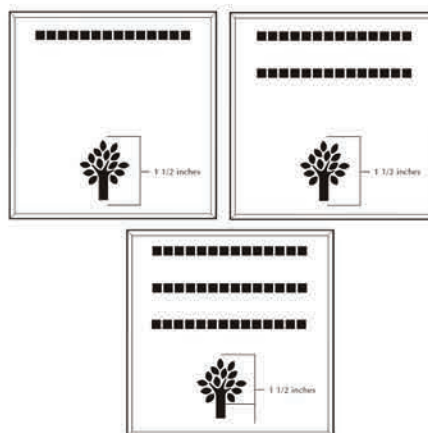

6x6 Layout #4

Artwork layout for free clipart -

ALL IMAGES EXCEPT FOR: 1C, 2C, 3C, 4C, 5C, 5SB, 8SB, 9SB, 12SB, 13SB, 14SB, 15SB, 16SB, 17SB, 19SB, 20SB, 21SB, 22SB, 23SB, 24SB, 26SB, 30SB, 1ZOO-22ZOO (ALL ZOO CLIPART)

Number of characters is 14 per line, including spaces and punctuation. Logo height equals 1 1/2 inches.

12x12 Layout #5

Number of characters is 20 per line horizontal and 8 characters per line vertical, including spaces and punctuation. Custom logo height equals 3 1/2 inches on the 4x4.

(1) 4x4, (2) 4x8, (1) 8x8