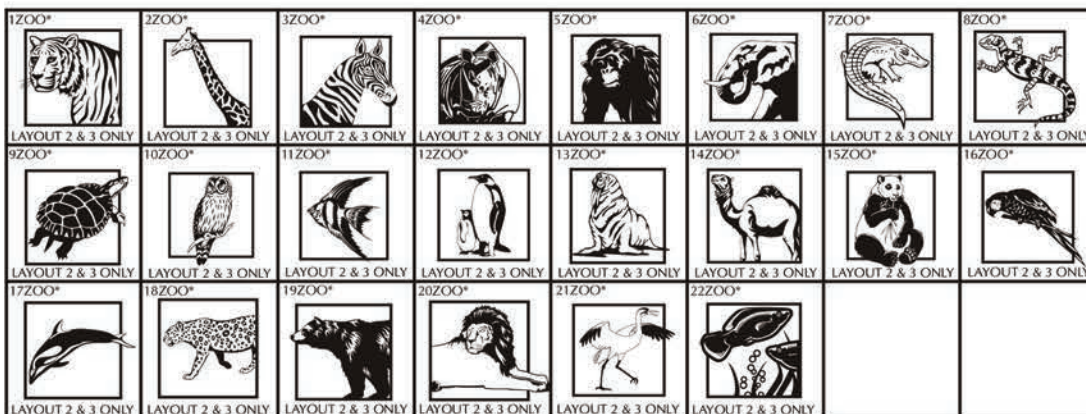

# Brick Markers USA, Inc. Free Clipart Library

when choosing clipart only use number and letter(s) for referencing.

MISC.  
CLIPART

MISC.  
CLIPART

RELIGIOUS  
CLIPART

RELIGIOUS  
CLIPART

HOLIDAY  
CLIPART

HOLIDAY  
CLIPART

ZOO  
CLIPART

ZOO  
CLIPART

\* NOT APPLICABLE FOR MINI REPLICA

Brick Markers® USA, Inc. (BMI) offers this free clipart to your club or organization as an opportunity to increase your profit margins. Your club or organization could charge an additional fee to any of your donors/customers that would like to add clipart to their bricks.