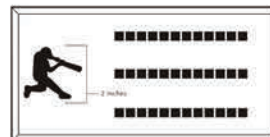

# Brick Markers USA, Inc. Standard Layouts

For overall consistency and beauty to your project, clipart remains stationary regardless of how many lines used.

## 4x8 Layout #1

Artwork layout for free clipart -

ALL IMAGES EXCEPT FOR: 1C, 2C, 3C, 4C, 5C, 5SB, 8SB, 9SB, 12SB, 13SB, 14SB, 15SB, 16SB, 17SB, 19SB, 20SB, 21SB, 22SB, 23SB, 24SB, 26SB, 30SB, 1ZOO-22ZOO (ALL ZOO CLIPART)

Number of characters is 20 per line, including spaces and punctuation. Logo height equals 1 1/2 inches. Clipart can also be placed on top, middle or bottom line if preferred.

## 4x8 Layout #2

Artwork layout for free clipart -

ALL IMAGES EXCEPT FOR: 2SB, 7SB, 9AN, 10A, 13B, 15SP, 28SB

Number of characters is 12 per line, including spaces and punctuation. Logo height equals 2 inches.