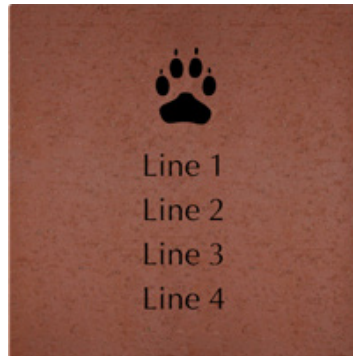

**MAKE CHECKS PAYABLE TO:**

KTF Shelter

**\$100 - 4x8 Brick**

3 lines of text, 20 characters per line (including spaces and punctuation)

**\$100 - 4x8 Brick**

2 lines of text, 20 characters per line (including spaces and punctuation)

Clipart

**\$200 - 8x8 Brick**

6 lines of text, 20 characters per line (including spaces and punctuation)

**\$200 - 8x8 Brick**

4 lines of text, 20 characters per line (including spaces and punctuation)

Clipart