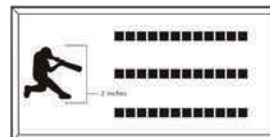

Brick Markers USA, Inc. Standard Layouts

For overall consistency and beauty to your project, clipart remains stationary regardless of how many lines used.

4x8 Layout #1

Artwork layout for free clipart -

ALL IMAGES EXCEPT FOR: 1C, 2C, 3C, 4C, 5C, 5SB, 8SB, 9SB, 12SB, 13SB, 14SB, 15SB, 16SB, 17SB, 19SB, 20SB, 21SB, 22SB, 23SB, 24SB, 26SB, 30SB, 1ZOO-22ZOO (ALL ZOO CLIPART)

Number of characters is 20 per line, including spaces and punctuation. Logo height equals 1 1/2 inches. Clipart can also be placed on top, middle or bottom line if preferred.

4x8 Layout #2

Artwork layout for free clipart -

ALL IMAGES EXCEPT FOR: 2SB, 7SB, 9AN, 10A, 13B, 15SP, 28SB

Number of characters is 12 per line, including spaces and punctuation. Logo height equals 2 inches.

8x8 Layout #3

Artwork layout for free clipart -