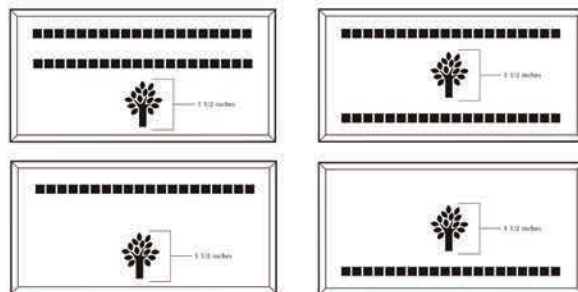

Brick Markers USA, Inc. Standard Layouts

For overall consistency and beauty to your project, clipart remains stationary regardless of how many lines used.

4x8 Layout #1

Artwork layout for free clipart -

ALL IMAGES EXCEPT FOR: 1C, 2C, 3C, 4C, 5C, 5SB, 8SB, 9SB, 12SB, 13SB, 14SB, 15SB, 16SB, 17SB, 19SB, 20SB, 21SB, 22SB, 23SB, 24SB, 26SB, 30SB, 1ZOO-22ZOO (ALL ZOO CLIPART)

Number of characters is 20 per line, including spaces and punctuation. Logo height equals 1 1/2 inches. Clipart can also be placed on top, middle or bottom line if preferred.

4x8 Layout #2

Artwork layout for free clipart -