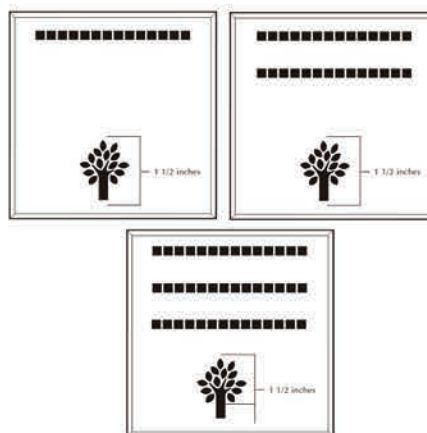

ALL IMAGES EXCEPT FOR: 2SB, 7SB, 9AN, 10A, 13B, 15SP, 28SB

Number of characters is 12 per line, including spaces and punctuation. Logo height equals 2 inches.

8x8 Layout #3

Artwork layout for free clipart -

ALL IMAGES APPLY TO THIS LAYOUT. All images can be used and are positioned at the bottom or top of the brick.

Number of characters is 20 per line, including spaces and punctuation. Logo height equals 2 inches.

6x6 Layout #4

Artwork layout for free clipart -

ALL IMAGES EXCEPT FOR: 1C, 2C, 3C, 4C, 5C, 5SB, 8SB, 9SB, 12SB, 13SB, 14SB, 15SB, 16SB, 17SB, 19SB, 20SB, 21SB, 22SB, 23SB, 24SB, 26SB, 30SB, 1ZOO-22ZOO (ALL ZOO CLIPART)

Number of characters is 14 per line, including spaces and punctuation. Logo height equals 1 1/2 inches.

12x12 Layout #5

Number of characters is 20 per line horizontal and 8 characters per line vertical, including spaces and punctuation. Custom logo height equals 3 1/2 inches on the 4x4.