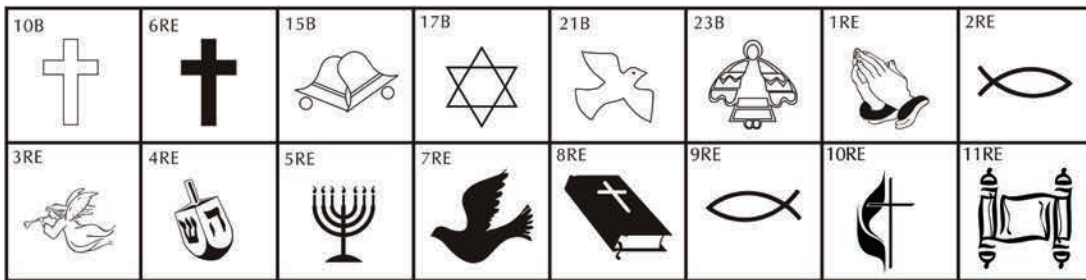

Brick Markers USA, Inc. Free Clipart Library

when choosing clipart only use number and letter(s) for referencing.

MISC.
CLIPART

MISC.
CLIPART

RELIGIOUS
CLIPART

RELIGIOUS
CLIPART

HOLIDAY
CLIPART

HOLIDAY
CLIPART

ZOO
CLIPART

ZOO
CLIPART

* NOT APPLICABLE FOR MINI REPLICA

Brick Markers® USA, Inc. (BMI) offers this free clipart to your club or organization as an opportunity to increase your profit margins. Your club or organization could charge an additional fee to any of your donors/customers that would like to add clipart to their bricks.