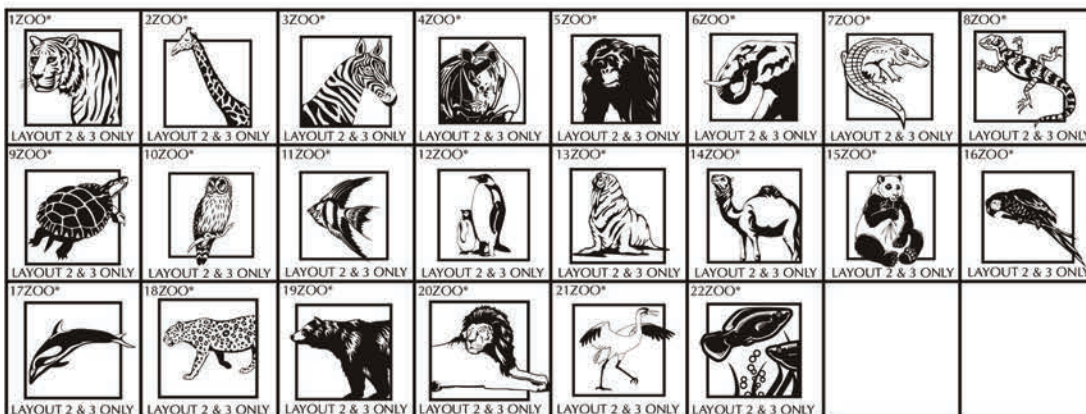

Brick Markers USA, Inc. Free Clipart Library

when choosing clipart only use number and letter(s) for referencing.

MISC.
CLIPART

MISC.
CLIPART

RELIGIOUS
CLIPART

RELIGIOUS
CLIPART

HOLIDAY
CLIPART

HOLIDAY
CLIPART

ZOO
CLIPART

ZOO
CLIPART

* NOT APPLICABLE FOR MINI REPLICA

Brick Markers® USA, Inc. (BMI) offers this free clipart to your club or organization as an opportunity to increase your profit margins. Your club or organization could charge an additional fee to any of your donors/customers that would like to add clipart to their bricks.