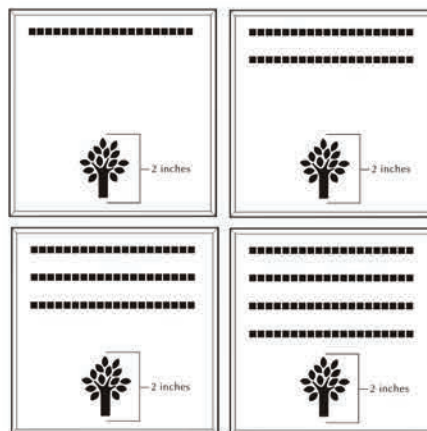

Brick Markers USA, Inc. Standard Layouts

For overall consistency and beauty to your project, clipart remains stationary regardless of how many lines used.

4x8 Layout #1

Artwork layout for free clipart -

ALL IMAGES EXCEPT FOR: 1C, 2C, 3C, 4C, 5C, 5SB, 8SB, 9SB, 12SB, 13SB, 14SB, 15SB, 16SB, 17SB, 19SB, 20SB, 21SB, 22SB, 23SB, 24SB, 26SB, 30SB, 1ZOO-22ZOO (ALL ZOO CLIPART)

Number of characters is 20 per line, including spaces and punctuation. Logo height equals 1 1/2 inches. Clipart can also be placed on top, middle or bottom line if preferred.

4x8 Layout #2

Artwork layout for free clipart -

ALL IMAGES EXCEPT FOR: 2SB, 7SB, 9AN, 10A, 13B, 15SP, 28SB

Number of characters is 12 per line, including spaces and punctuation. Logo height equals 2 inches.

8x8 Layout #3

Artwork layout for free clipart -

ALL IMAGES APPLY TO THIS LAYOUT. All images can be used and are positioned at the bottom or top of the brick.

Number of characters is 20 per line, including spaces and punctuation. Logo height equals 2 inches.