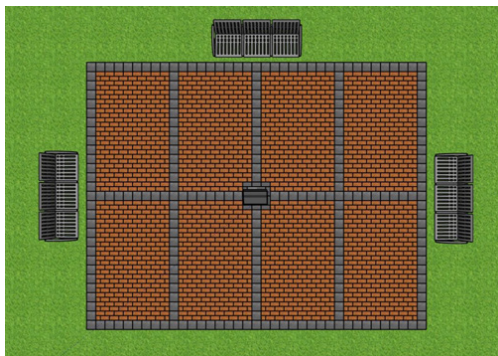

THE FOUNDATION FOR LAKE ANNA EMERGENCY SERVICES

Buy-A-Brick Campaign

Help fund The New Bridge EMS and Fire Station

Purchasing a brick is great way to honor and remember a loved one, family member - or even a pet - for years to come. It's also a great way for you or your company to show your support for this important initiative. Your purchase will help the New Bridge EMS reach it's goal of purchasing a world-class ambulance. It's almost a certainty that this new ambulance will save lives. Could it be yours...or someone you love?

We will place your custom brick into the memorial patio (see photo below) in front of the new EMS and Firehouse near New Bridge Road (Route 208). You can also purchase mini-brick replicas of your brick to keep or give as a gifts.