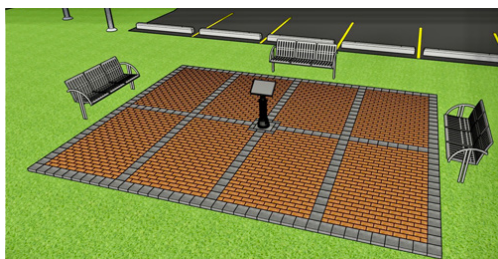

THE FOUNDATION FOR LAKE ANNA EMERGENCY SERVICES

Buy-A-Brick Campaign

Help fund The New Bridge EMS and Fire Station

Purchasing a brick is great way to honor and remember a loved one, family member - or even a pet - for years to come. It's also a great way for you or your company to show your support for this important initiative. Your purchase will help the New Bridge EMS reach it's goal of purchasing a world-class ambulance. It's almost a certainty that this new ambulance will save lives. Could it be yours...or someone you love?

We will place your custom brick into the memorial patio (see photo below) in front of the new EMS and Firehouse near New Bridge Road (Route 208). You can also purchase mini-brick replicas of your brick to keep or give as a gifts.