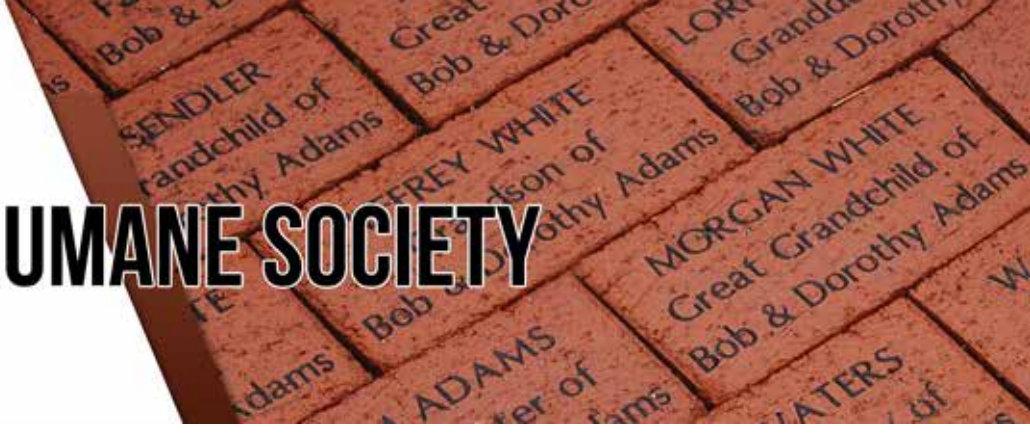

BRICK FUNDRAISER

CASS COUNTY HUMANE SOCIETY

The Cass County Humane Society of Logansport, IN is raising money to build a new facility to support the ongoing care of the animals in Cass County. A brick path will be built to commemorate those that have donated to this important cause.