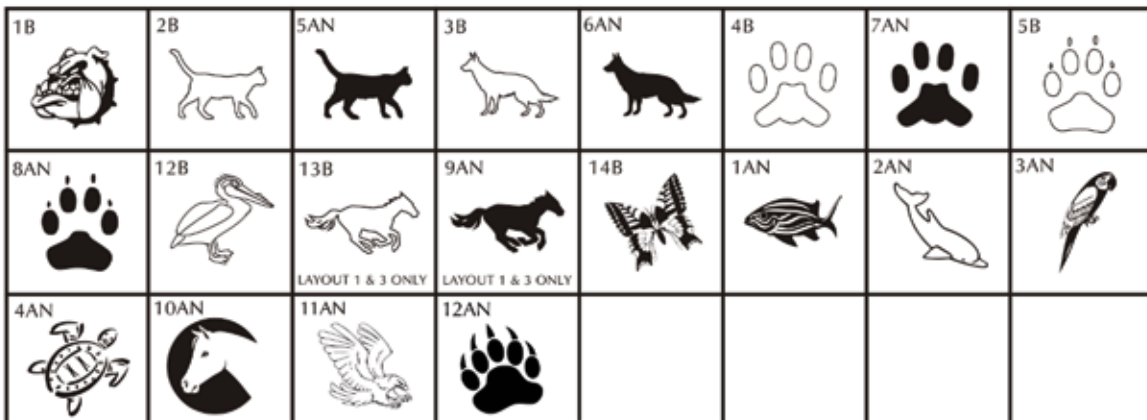

\$275 - 8x8 Brick

4 lines of text, 20 characters per line (including spaces and punctuation)

Clipart

\$1,000 - 8x8 Brick with Custom Logo

Send images to: mraasch@ci.zumbrota.mn.us

SPORTS CLIPART

SPORTS CLIPART

ARTS & EDUCATION CLIPART

ARTS & EDUCATION CLIPART

ANIMAL CLIPART

ANIMAL CLIPART

Layout 3

Layout 1

Layout 2

* = Not offered on mini brick replicas. If chosen, your mini brick replica will engrave as text only.