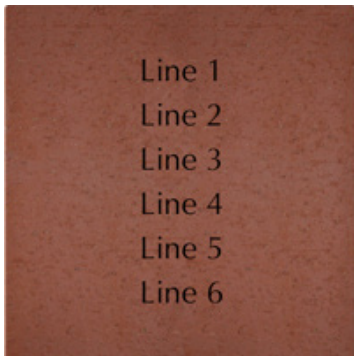

\$50 - 4x8 Brick

\$25 - 1x3 Mini Replica Brick

3 lines of text, 20 characters per line (including spaces and punctuation)

*Replicas may only be ordered with purchase of full-size brick.

\$75 - 8x8 Brick

\$35 - 3x3 Mini Replica Brick