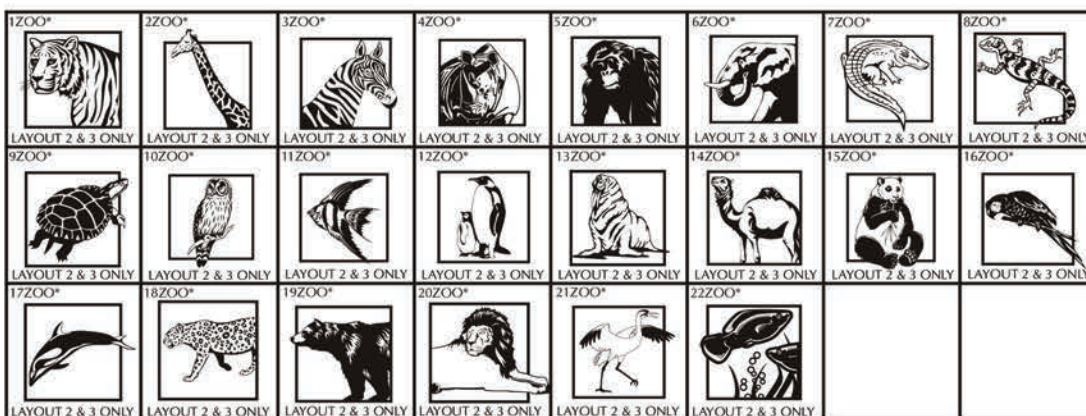

**BMI Disclaimer:** We will always do our best to provide a high quality engraved image. However, with any engraving process, we may lose some of the intricate details of a logo/graphic from the process of engraving. Such lost details should not be considered a defect but simply the result of engraving the image.

# Brick Markers USA, Inc. Free Clipart Library

when choosing clipart only use number and letter(s) for referencing.

MISC.  
CLIPART

MISC.  
CLIPART

RELIGIOUS  
CLIPART

RELIGIOUS  
CLIPART

HOLIDAY  
CLIPART

HOLIDAY  
CLIPART

ZOO  
CLIPART

ZOO  
CLIPART

\* NOT APPLICABLE FOR MINI REPLICA

Brick Markers® USA, Inc. (BMI) offers this free clipart to your club or organization as an opportunity to increase your profit margins. Your club or organization could charge an additional fee to any of your donors/customers that would like to add clipart to their bricks.