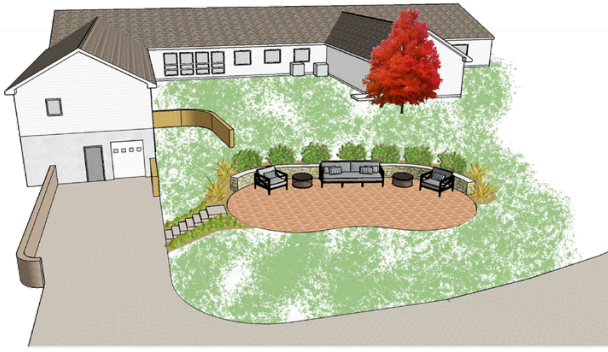

# CENTRE COUNTY PAWS

The 40th Anniversary Memorial Patio at Centre County PAWS overlooks Happy Valley and provides stunning sunset views. It is a perfect location to memorialize a special pet or person. Your purchase of an engraved brick not only raises funds for animals in need, but also creates a beautiful and lasting tribute.

There are many different options for your engraved brick and you may wish to

- Honor or memorialize a beloved pet
- Highlight the work of a tremendous volunteer or veterinarian
- Recognize a pet-loving family member or friend