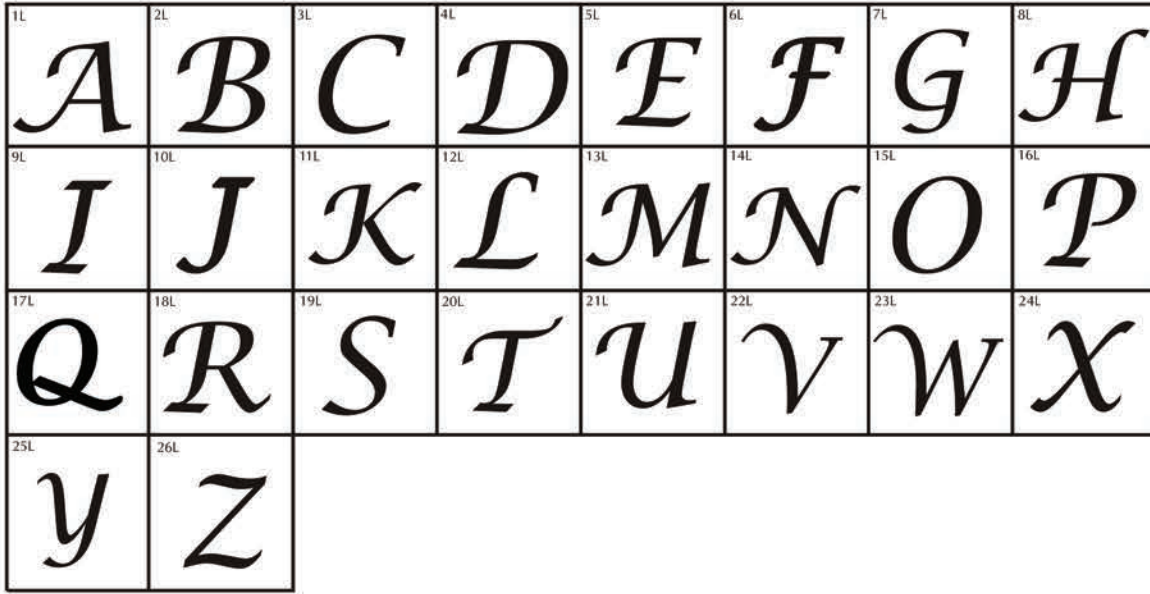

Brick Markers USA, Inc. Free Clipart Library

when choosing clipart only use number and letter(s) for referencing.

LETTERING
CLIPART

LETTERING
CLIPART

SEALS &
BADGES
CLIPART