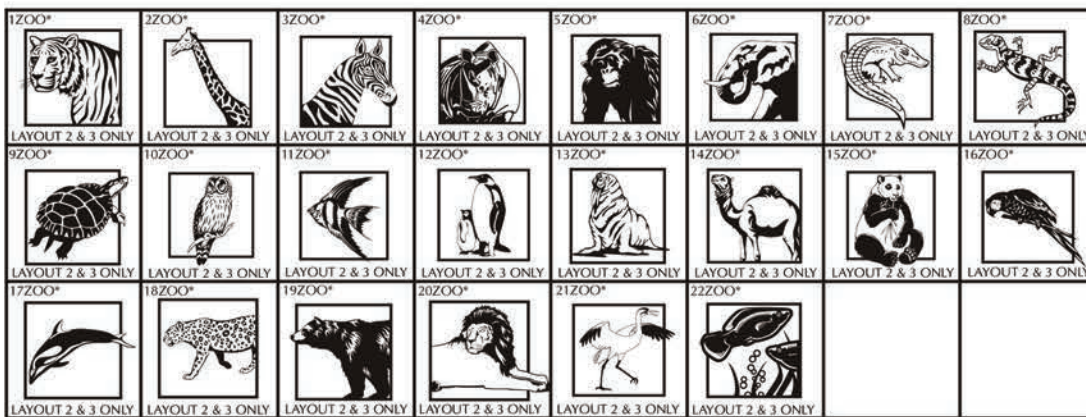

Brick Markers USA, Inc. Free Clipart Library

when choosing clipart only use number and letter(s) for referencing.

MISC.
CLIPART

MISC.
CLIPART

RELIGIOUS
CLIPART

RELIGIOUS
CLIPART

HOLIDAY
CLIPART

HOLIDAY
CLIPART

ZOO
CLIPART

ZOO
CLIPART

* NOT APPLICABLE FOR MINI REPLICA

Brick Markers® USA, Inc. (BMI) offers this free clipart to your club or organization as an opportunity to increase your profit margins. Your club or organization could charge an additional fee to any of your donors/customers that would like to add clipart to their bricks.