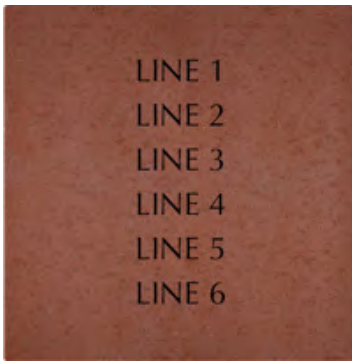

☐ **$300 - 8x8 Brick**

☐ **$20 - 3x3 Mini Replica Brick**

6 lines of text, 20 characters per line (including spaces and punctuation)

*Replicas may only be ordered with purchase of full-size brick.

Color: