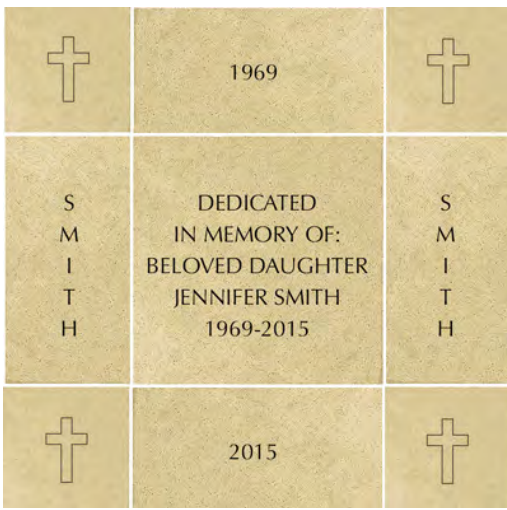

☐ **$1,000 - 16x16 Multi Brick Display**

8x8 Brick

6 lines of text, 20 characters per line (including spaces and punctuation)

4x8 Horizontal Brick (Top)

3 lines of text, 20 characters per line (including spaces and punctuation)

4x8 Horizontal Brick (Bottom)

3 lines of text, 20 characters per line (including spaces and punctuation)

4x8 Vertical Brick (Left)

1 lines of text, 8 characters per line (including spaces and punctuation)

4x8 Vertical Brick (Right)

1 lines of text, 8 characters per line (including spaces and punctuation)