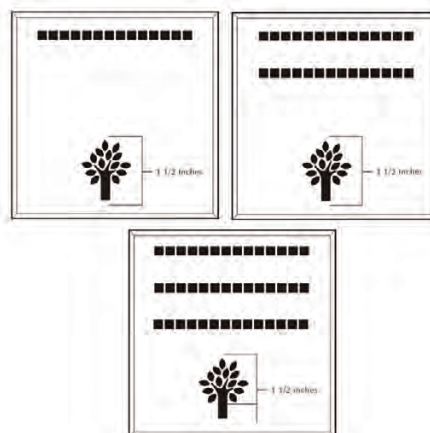

ALL IMAGES EXCEPT FOR: 2SB, 7SB, 9AN, 10A, 13B, 15SP, 28SB

Number of characters is 12 per line, including spaces and punctuation. Logo height equals 2 inches.

8x8 Layout #3

Artwork layout for free clipart -

ALL IMAGES APPLY TO THIS LAYOUT. All images can be used and are positioned at the bottom or top of the brick.

Number of characters is 20 per line, including spaces and punctuation. Logo height equals 2 inches.

6x6 Layout #4

Artwork layout for free clipart -

ALL IMAGES EXCEPT FOR: 1C, 2C, 3C, 4C, 5C, 5SB, 8SB, 9SB, 12SB, 13SB, 14SB, 15SB, 16SB, 17SB, 19SB, 20SB, 21SB, 22SB, 23SB, 24SB, 26SB, 30SB, 1ZOO-22ZOO (ALL ZOO CLIPART)

Number of characters is 14 per line, including spaces and punctuation. Logo height equals 1 1/2 inches.

12x12 Layout #5

Number of characters is 20 per line horizontal and 8 characters per line vertical, including spaces and punctuation. Custom logo height equals 3 1/2 inches on the 4x4.