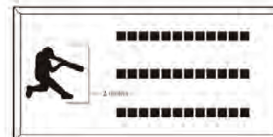

4x8 Layout #1

Artwork layout for free clipart -

ALL IMAGES EXCEPT FOR: 1C, 2C, 3C, 4C, 5C, 5SB, 8SB, 9SB, 12SB, 13SB, 14SB, 15SB, 16SB, 17SB, 19SB, 20SB, 21SB, 22SB, 23SB, 24SB, 26SB, 30SB, 1ZOO-22ZOO (ALL ZOO CLIPART)

Number of characters is 20 per line, including spaces and punctuation. Logo height equals 1 1/2 inches. Clipart can also be placed on top, middle or bottom line if preferred.

4x8 Layout #2

Artwork layout for free clipart -

ALL IMAGES EXCEPT FOR: 2SB, 7SB, 9AN, 10A, 13B, 15SP, 28SB

Number of characters is 12 per line, including spaces and punctuation. Logo height equals 2 inches.

8x8 Layout #3

Artwork layout for free clipart -