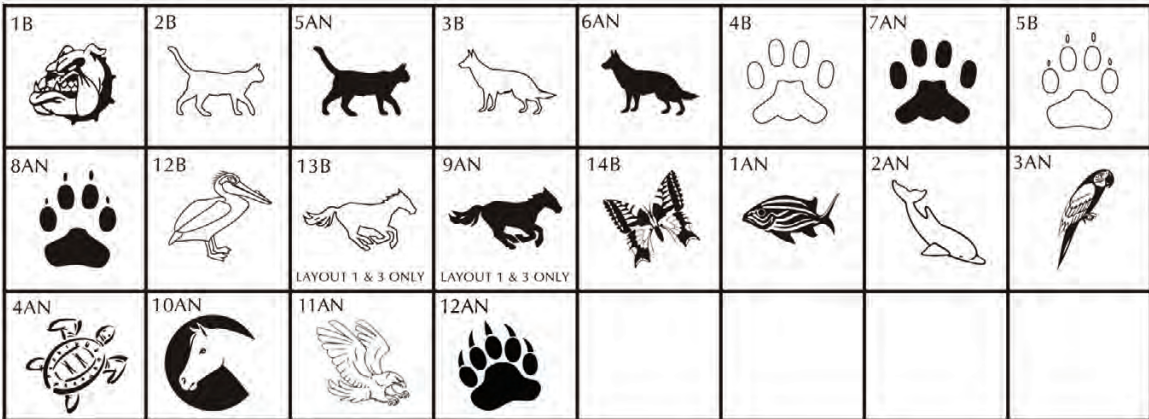

--	--	--	--	--	--	--	--

4x8 Vertical Brick (Right)

1 lines of text, 8 characters per line (including spaces and punctuation)

--	--	--	--	--	--	--	--

SPORTS
CLIPART

SPORTS
CLIPART

ARTS &
EDUCATION
CLIPART

ARTS &
EDUCATION
CLIPART

ANIMAL
CLIPART

ANIMAL
CLIPART

MISC.
CLIPART

MISC.
CLIPART

RELIGIOUS
CLIPART

RELIGIOUS
CLIPART

HOLIDAY
CLIPART

HOLIDAY
CLIPART