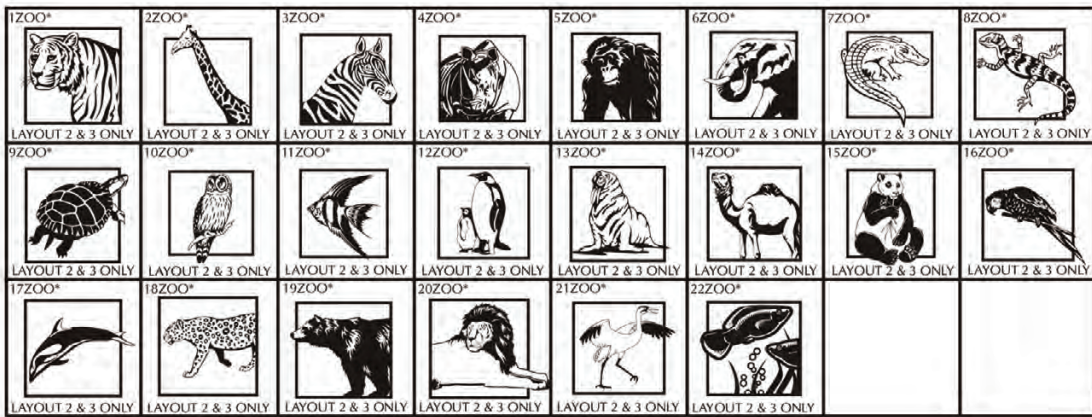

ANIMAL
CLIPART

ANIMAL
CLIPART

MISC.
CLIPART

MISC.
CLIPART

RELIGIOUS
CLIPART

RELIGIOUS
CLIPART

HOLIDAY
CLIPART

HOLIDAY
CLIPART

ZOO
CLIPART

ZOO
CLIPART

LETTERING
CLIPART

LETTERING
CLIPART

SEALS &
BADGES
CLIPART

SEALS &
BADGES
CLIPART

Brick Markers USA, Inc. Standard Layouts

For overall consistency and beauty to your project, clipart remains stationary regardless of how many lines used.

4x8 Layout #1

Artwork layout for free clipart -

ALL IMAGES EXCEPT FOR: 1C, 2C, 3C, 4C, 5C, 5SB, 8SB, 9SB, 12SB, 13SB, 14SB, 15SB, 16SB, 17SB, 19SB, 20SB, 21SB, 22SB, 23SB, 24SB, 26SB, 30SB, 1ZOO-22ZOO (ALL ZOO CLIPART)