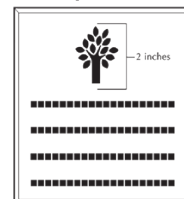

Layout 3

Name: _____

Address: _____

City: _____ State: _____

Zip: _____ Phone: _____

Email: _____

MAIL FORM AND PAYMENT TO:

133 Army Ave.
Pottsboro TX 75076

MAKE CHECKS PAYABLE TO:

American Legion Post 231
Memo: Brick