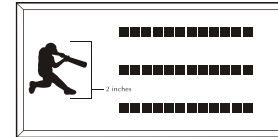

4x8 Layout #2

Artwork layout for free clipart -

ALL IMAGES EXCEPT FOR: 2SB, 7SB, 9AN, 10A, 13B and 15SP.

Number of characters is 12 per line, including spaces and punctuation. Logo height equals 2 inches.