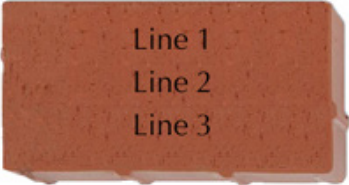

☐ **$50 - 4x8 Brick**   **Color**

3 lines of text, 20 characters per line (including spaces and punctuation)