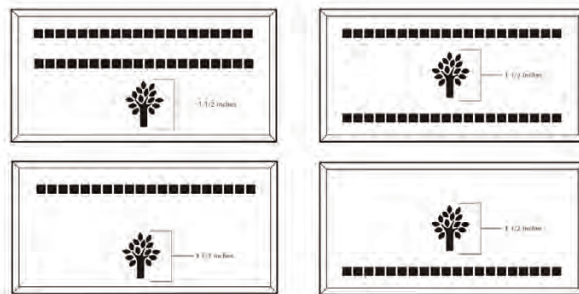

Brick Markers USA, Inc. Standard Layouts

For overall consistency and beauty to your project, clipart remains stationary regardless of how many lines used.

4x8 Layout #1

Artwork layout for free clipart -

ALL IMAGES EXCEPT FOR: 1C, 2C, 3C, 4C, 5C, 5SB, 8SB, 9SB, 12SB, 13SB, 14SB, 15SB, 16SB, 17SB, 19SB, 20SB, 21SB, 22SB, 23SB, 24SB, 26SB, 30SB, 1ZOO-22ZOO (ALL ZOO CLIPART)

Number of characters is 20 per line, including spaces and punctuation. Logo height equals 1 1/2 inches. Clipart can also be placed on top, middle or bottom line if preferred.

4x8 Layout #2

Artwork layout for free clipart -