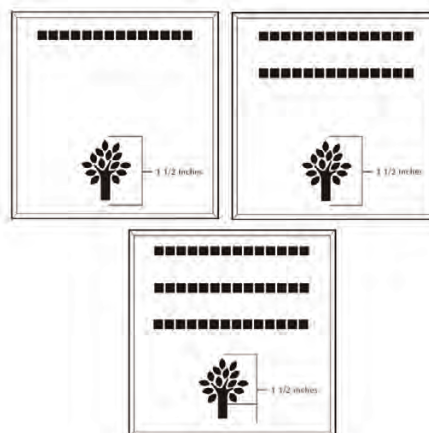

ALL IMAGES EXCEPT FOR: 2SB, 7SB, 9AN, 10A, 13B, 15SP, 28SB

Number of characters is 12 per line, including spaces and punctuation. Logo height equals 2 inches.

8x8 Layout #3

Artwork layout for free clipart -

ALL IMAGES APPLY TO THIS LAYOUT. All images can be used and are positioned at the bottom or top of the brick.

Number of characters is 20 per line, including spaces and punctuation. Logo height equals 2 inches.

6x6 Layout #4

Artwork layout for free clipart -

ALL IMAGES EXCEPT FOR: 1C, 2C, 3C, 4C, 5C, 5SB, 8SB, 9SB, 12SB, 13SB, 14SB, 15SB, 16SB, 17SB, 19SB, 20SB, 21SB, 22SB, 23SB, 24SB, 26SB, 30SB, 1ZOO-22ZOO (ALL ZOO CLIPART)

Number of characters is 14 per line, including spaces and punctuation. Logo height equals 1 1/2 inches.

12x12 Layout #5

Number of characters is 20 per line horizontal and 8 characters per line vertical, including spaces and punctuation. Custom logo height equals 3 1/2 inches on the 4x4.