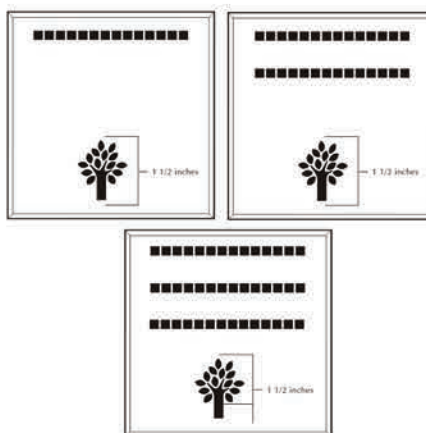

6x6 Layout #4

Artwork layout for free clipart -

ALL IMAGES EXCEPT FOR: 1C, 2C, 3C, 4C, 5C, 5SB, 8SB, 9SB, 12SB, 13SB, 14SB, 15SB, 16SB, 17SB, 19SB, 20SB, 21SB, 22SB, 23SB, 24SB, 26SB, 30SB, 1ZOO-22ZOO (ALL ZOO CLIPART)

Number of characters is 14 per line, including spaces and punctuation. Logo height equals 1 1/2 inches.

12x12 Layout #5

Number of characters is 20 per line horizontal and 8 characters per line vertical, including spaces and punctuation. Custom logo height equals 3 1/2 inches on the 4x4.

(1) 4x4, (2) 4x8, (1) 8x8