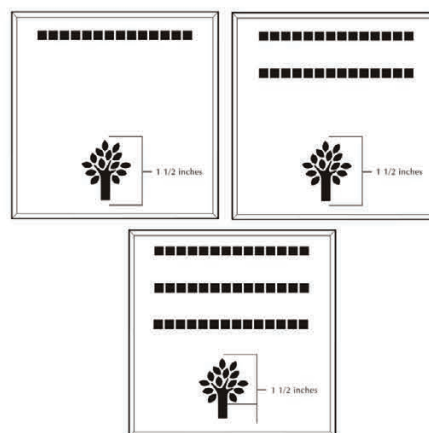

6x6 Layout #4

Artwork layout for free clipart -

ALL IMAGES EXCEPT FOR: 1C, 2C, 3C, 4C, 5C, 5SB, 8SB, 9SB, 12SB, 13SB, 14SB, 15SB, 16SB, 17SB, 19SB, 20SB, 21SB, 22SB, 23SB, 24SB, 26SB, 30SB, 1ZOO-22ZOO (ALL ZOO CLIPART)

Number of characters is 14 per line, including spaces and punctuation. Logo height equals 1 1/2 inches.

12x12 Layout #5

Number of characters is 20 per line horizontal and 8 characters per line vertical, including spaces and punctuation. Custom logo height equals 3 1/2 inches on the 4x4.

(1) 4x4, (2) 4x8, (1) 8x8