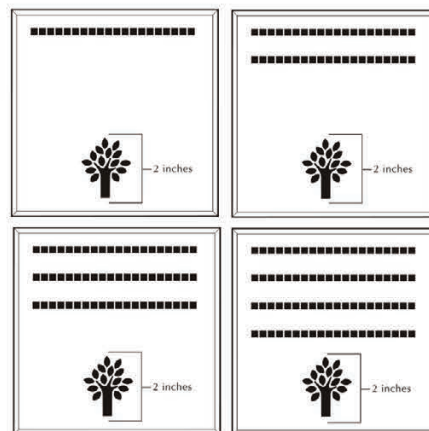

4x8 Layout #1

Artwork layout for free clipart -

ALL IMAGES EXCEPT FOR: 1C, 2C, 3C, 4C, 5C, 5SB, 8SB, 9SB, 12SB, 13SB, 14SB, 15SB, 16SB, 17SB, 19SB, 20SB, 21SB, 22SB, 23SB, 24SB, 26SB, 30SB, 1ZOO-22ZOO (ALL ZOO CLIPART)

Number of characters is 20 per line, including spaces and punctuation. Logo height equals 1 1/2 inches. Clipart can also be placed on top, middle or bottom line if preferred.

4x8 Layout #2

Artwork layout for free clipart -

ALL IMAGES EXCEPT FOR: 2SB, 7SB, 9AN, 10A, 13B, 15SP, 28SB

Number of characters is 12 per line, including spaces and punctuation. Logo height equals 2 inches.

8x8 Layout #3

Artwork layout for free clipart -

ALL IMAGES APPLY TO THIS LAYOUT. All images can be used and are positioned at the bottom or top of the brick.

Number of characters is 20 per line, including spaces and punctuation. Logo height equals 2 inches.