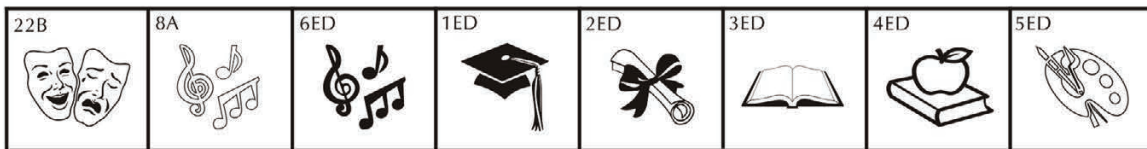

ARTS &
EDUCATION
CLIPART

ARTS &
EDUCATION
CLIPART