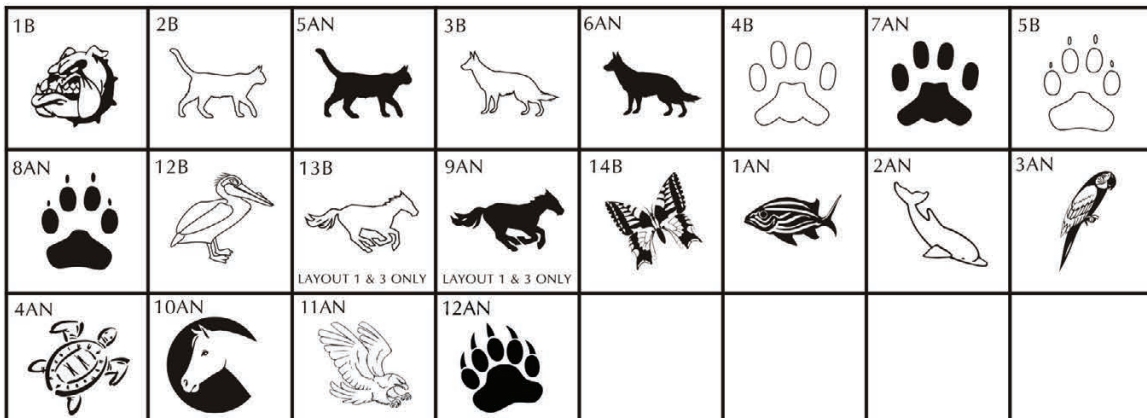

MAKE CHECKS PAYABLE TO:

Camp Arroyo Grande

SPORTS
CLIPART

SPORTS
CLIPART

ARTS &
EDUCATION
CLIPART

ARTS &
EDUCATION
CLIPART

ANIMAL
CLIPART

ANIMAL
CLIPART

MISC.
CLIPART

MISC.
CLIPART

RELIGIOUS
CLIPART

RELIGIOUS
CLIPART

HOLIDAY
CLIPART

HOLIDAY
CLIPART

ZOO
CLIPART

ZOO
CLIPART

Number of characters is 14 per line, including spaces and punctuation. Logo height equals 1 1/2 inches.

12x12 Layout #5

Number of characters is 20 per line horizontal and 8 characters per line vertical, including spaces and punctuation. Custom logo height equals 3 1/2 inches on the 4x4.

(1) 4x4, (2) 4x8, (1) 8x8

PLEASE READ:

Our Graphics Department will be glad to view any custom layouts. The total lines used for the message will determine the size of the image. Please adhere to the requirements of each specific layout.