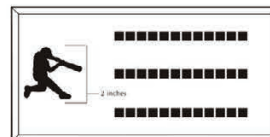

LETTERING
CLIPART

LETTERING
CLIPART

SEALS &
BADGES
CLIPART

SEALS &
BADGES
CLIPART

Brick Markers USA, Inc. Standard Layouts

For overall consistency and beauty to your project, clipart remains stationary regardless of how many lines used.

4x8 Layout #1

Artwork layout for free clipart -

ALL IMAGES EXCEPT FOR: 1C, 2C, 3C, 4C, 5C, 5SB, 8SB, 9SB, 12SB, 13SB, 14SB, 15SB, 16SB, 17SB, 19SB, 20SB, 21SB, 22SB, 23SB, 24SB, 26SB, 30SB, 1ZOO-22ZOO (ALL ZOO CLIPART)

Number of characters is 20 per line, including spaces and punctuation. Logo height equals 1 1/2 inches. Clipart can also be placed on top, middle or bottom line if preferred.

4x8 Layout #2

Artwork layout for free clipart -

ALL IMAGES EXCEPT FOR: 2SB, 7SB, 9AN, 10A, 13B, 15SP, 28SB

Number of characters is 12 per line, including spaces and punctuation. Logo height equals 2 inches.

8x8 Layout #3

Artwork layout for free clipart -