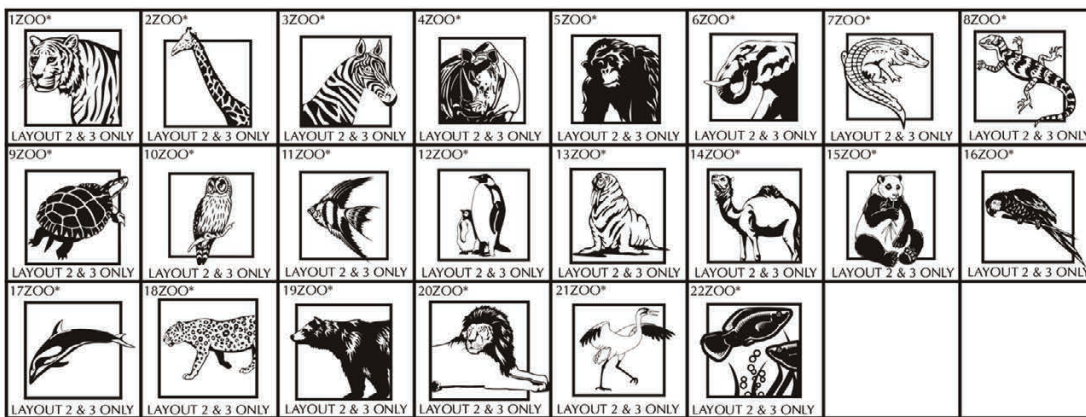

MISC.
CLIPART

MISC.
CLIPART

RELIGIOUS
CLIPART

RELIGIOUS
CLIPART

HOLIDAY
CLIPART

HOLIDAY
CLIPART

ZOO
CLIPART

ZOO
CLIPART

LETTERING
CLIPART

LETTERING
CLIPART

SEALS &
BADGES
CLIPART

SEALS &
BADGES
CLIPART

Brick Markers USA, Inc. Standard Layouts

For overall consistency and beauty to your project, clipart remains stationary regardless of how many lines used.

4x8 Layout #1

Artwork layout for free clipart -

ALL IMAGES EXCEPT FOR: 1C, 2C, 3C, 4C, 5C, 5SB, 8SB, 9SB, 12SB, 13SB, 14SB, 15SB, 16SB, 17SB, 19SB, 20SB, 21SB, 22SB, 23SB, 24SB, 26SB, 30SB, 1ZOO-22ZOO (ALL ZOO CLIPART)

Number of characters is 20 per line, including spaces and punctuation. Logo height equals 1 1/2 inches. Clipart can also be placed on top, middle or bottom line if preferred.

4x8 Layout #2

Artwork layout for free clipart -