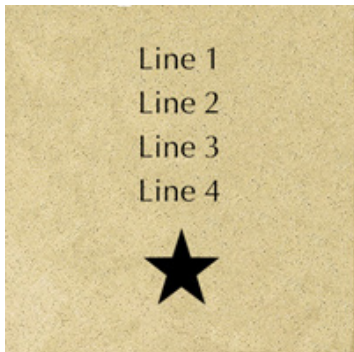

CAMP ARROYO GRANDE

EST. 1885

\$500 - 8x8 Brick

4 lines of text, 20 characters per line (including spaces and punctuation)

Clipart

\$695 - 8x8 Brick with Custom Logo

Digital image files should be sent as ai, eps, psd, pdf, tiff or jpeg files. All images should have a minimum resolution of 300 dpi and should be provided in black and white.

(1) 4x4, (2) 4x8, (1) 8x8

PLEASE READ:

Our Graphics Department will be glad to view any custom layouts. The total lines used for the message will determine the size of the image. Please adhere to the requirements of each specific layout.