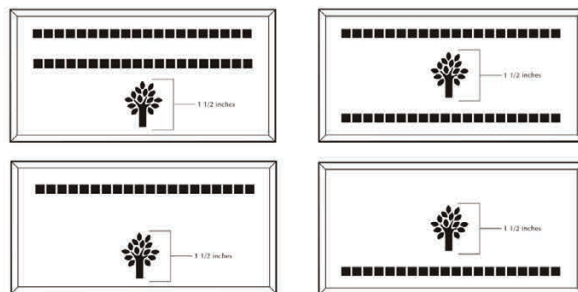

LETTERING
CLIPART

LETTERING
CLIPART

SEALS &
BADGES
CLIPART

SEALS &
BADGES
CLIPART

Brick Markers USA, Inc. Standard Layouts

For overall consistency and beauty to your project, clipart remains stationary regardless of how many lines used.

4x8 Layout #1

Artwork layout for free clipart -

ALL IMAGES EXCEPT FOR: 1C, 2C, 3C, 4C, 5C, 5SB, 8SB, 9SB, 12SB, 13SB, 14SB, 15SB, 16SB, 17SB, 19SB, 20SB, 21SB, 22SB, 23SB, 24SB, 26SB, 30SB, 1ZOO-22ZOO (ALL ZOO CLIPART)

Number of characters is 20 per line, including spaces and punctuation. Logo height equals 1 1/2 inches. Clipart can also be placed on top, middle or bottom line if preferred.

4x8 Layout #2

Artwork layout for free clipart -