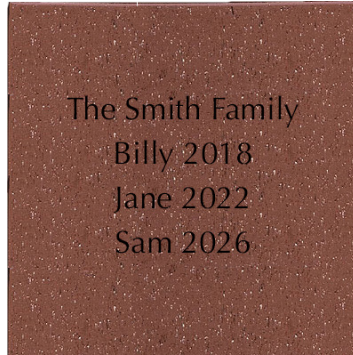

\$250 - 4x8 Brick

2 lines of text, 20 characters per line (including spaces and punctuation)

			C	L	A	S	S		O	F									

\$250 - 4x8 Brick

2 lines of text, 20 characters per line (including spaces and punctuation)

			C	L	A	S	S		O	F									

Clipart

\$500 - 8x8 Brick

5 lines of text, 20 characters per line (including spaces and punctuation)

\$500 - 8x8 Brick

4 lines of text, 20 characters per line (including spaces and punctuation)