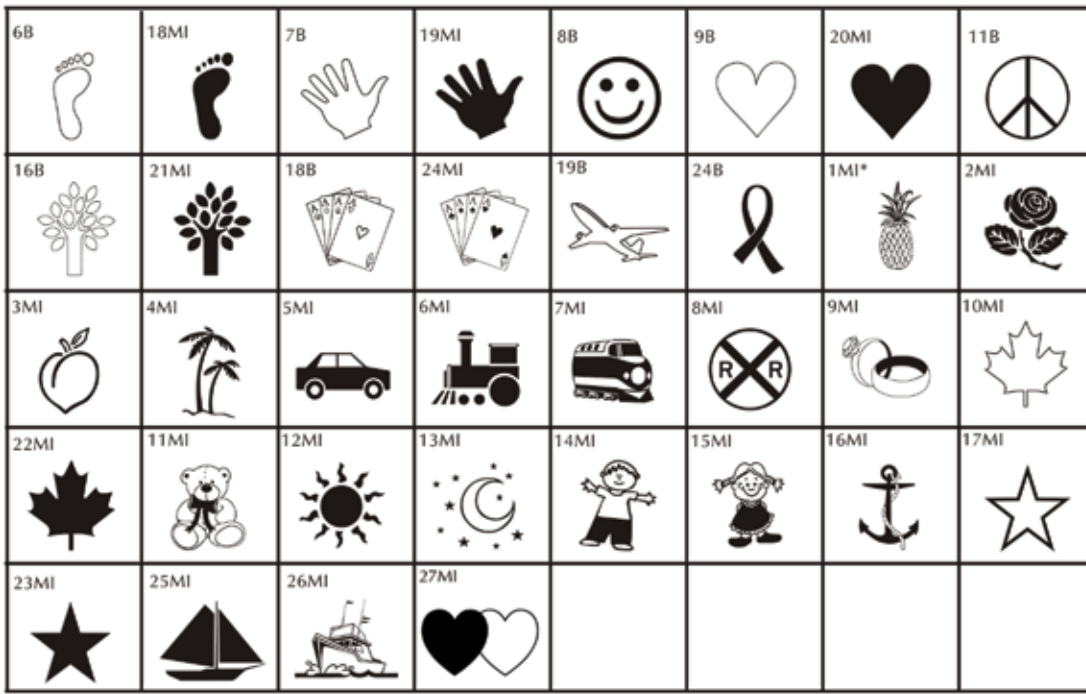

Layout 3

Layout 1

Layout 2

* = Not offered on mini brick replicas. If chosen, your mini brick replica will engrave as text only.

MISC.
CLIPART

MISC.
CLIPART

RELIGIOUS
CLIPART

RELIGIOUS
CLIPART

HOLIDAY
CLIPART

HOLIDAY
CLIPART

ZOO
CLIPART

ZOO
CLIPART

Layout 1

Layout 2

Layout 3

* = Not offered on mini brick replicas. If chosen, your mini brick replica will engrave as text only.