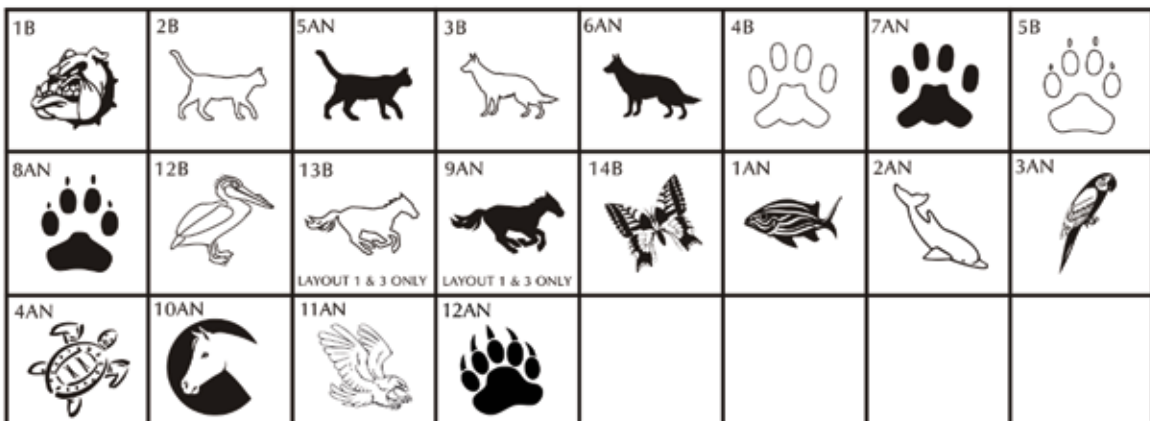

4 lines of text, 20 characters per line (including spaces and punctuation)

Clipart

SPORTS CLIPART

SPORTS CLIPART

ARTS & EDUCATION CLIPART

ARTS & EDUCATION CLIPART

ANIMAL CLIPART

ANIMAL CLIPART

Layout 3

Layout 1

Layout 2

* = Not offered on mini brick replicas. If chosen, your mini brick replica will engrave as text only.

MISC.
CLIPART

MISC.
CLIPART

RELIGIOUS
CLIPART

RELIGIOUS
CLIPART

HOLIDAY
CLIPART

HOLIDAY
CLIPART

ZOO
CLIPART

ZOO
CLIPART

Layout 1

Layout 2

Layout 3

* = Not offered on mini brick replicas. If chosen, your mini brick replica will engrave as text only.