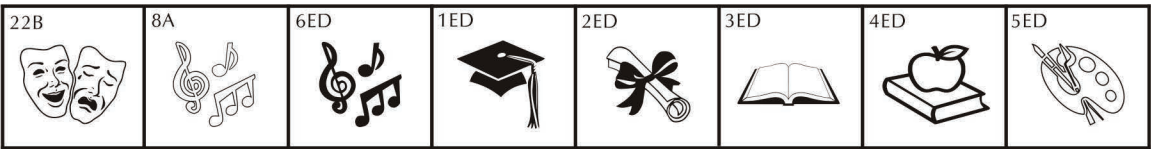

ARTS &
EDUCATION
CLIPART

ARTS &
EDUCATION
CLIPART