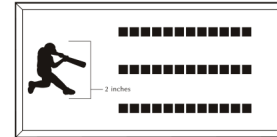

## 4x8 Layout #1

Artwork layout for free clipart -

ALL IMAGES EXCEPT FOR: 1C, 2C, 3C, 4C, 5C, 5SB, 8SB, 9SB, 12SB, 13SB, 14SB, 15SB, 16SB, 17SB, 19SB, 20SB, 21SB, 22SB, 23SB, 24SB, 26SB, 30SB, 1ZOO-22ZOO (ALL ZOO CLIPART)

Number of characters is 20 per line, including spaces and punctuation. Logo height equals 1 1/2 inches. Clipart can also be placed on top, middle or bottom line if preferred.

## 4x8 Layout #2

Artwork layout for free clipart -

ALL IMAGES EXCEPT FOR: 2SB, 7SB, 9AN, 10A, 13B, 15SP, 28SB

Number of characters is 12 per line, including spaces and punctuation. Logo height equals 2 inches.