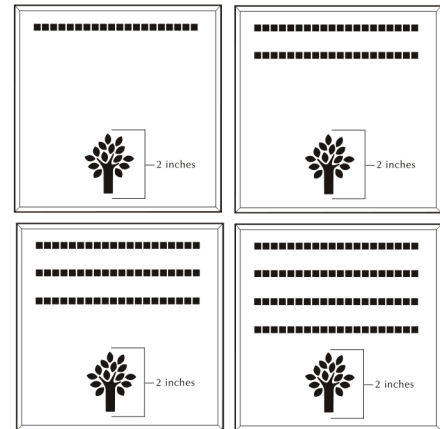

## 4x8 Layout #1

Artwork layout for free clipart -

ALL IMAGES EXCEPT FOR: 1C, 2C, 3C, 4C, 5C, 5SB, 8SB, 9SB, 12SB, 13SB, 14SB, 15SB, 16SB, 17SB, 19SB, 20SB, 21SB, 22SB, 23SB, 24SB, 26SB, 30SB, 1ZOO-22ZOO (ALL ZOO CLIPART)

Number of characters is 20 per line, including spaces and punctuation. Logo height equals 1 1/2 inches. Clipart can also be placed on top, middle or bottom line if preferred.

## 4x8 Layout #2

Artwork layout for free clipart -

ALL IMAGES EXCEPT FOR: 2SB, 7SB, 9AN, 10A, 13B, 15SP, 28SB

Number of characters is 12 per line, including spaces and punctuation. Logo height equals 2 inches.

## 8x8 Layout #3

Artwork layout for free clipart -

ALL IMAGES APPLY TO THIS LAYOUT. All images can be used and are positioned at the bottom or top of the brick.

Number of characters is 20 per line, including spaces and punctuation. Logo height equals 2 inches.