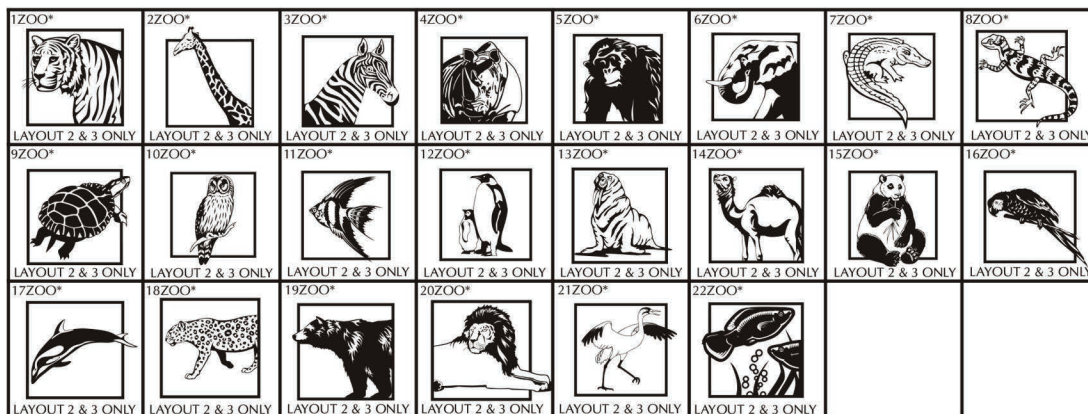

# Brick Markers USA, Inc. Free Clipart Library

when choosing clipart only use number and letter(s) for referencing.

MISC.  
CLIPART

MISC.  
CLIPART

RELIGIOUS  
CLIPART

RELIGIOUS  
CLIPART

HOLIDAY  
CLIPART

HOLIDAY  
CLIPART

ZOO  
CLIPART

ZOO  
CLIPART

\* NOT APPLICABLE FOR MINI REPLICA

Brick Markers® USA, Inc. (BMI) offers this free clipart to your club or organization as an opportunity to increase your profit margins. Your club or organization could charge an additional fee to any of your donors/customers that would like to add clipart to their bricks.