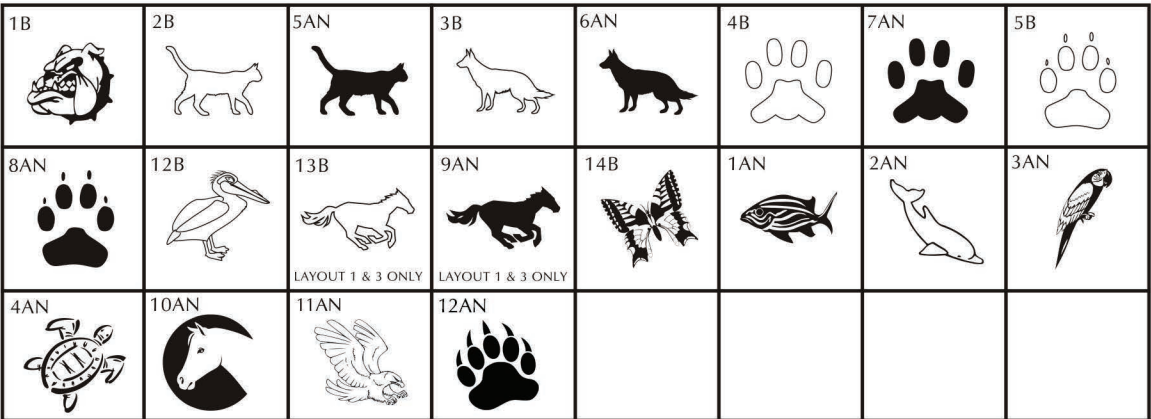

ARTS &  
EDUCATION  
CLIPART

ANIMAL  
CLIPART

ANIMAL  
CLIPART

\* NOT APPLICABLE FOR MINI REPLICAS

Brick Markers® USA, Inc. (BMI) offers this free clipart to your club or organization as an opportunity to increase your profit margins. Your club or organization could charge an additional fee to any of your donors/customers that would like to add clipart to their bricks.