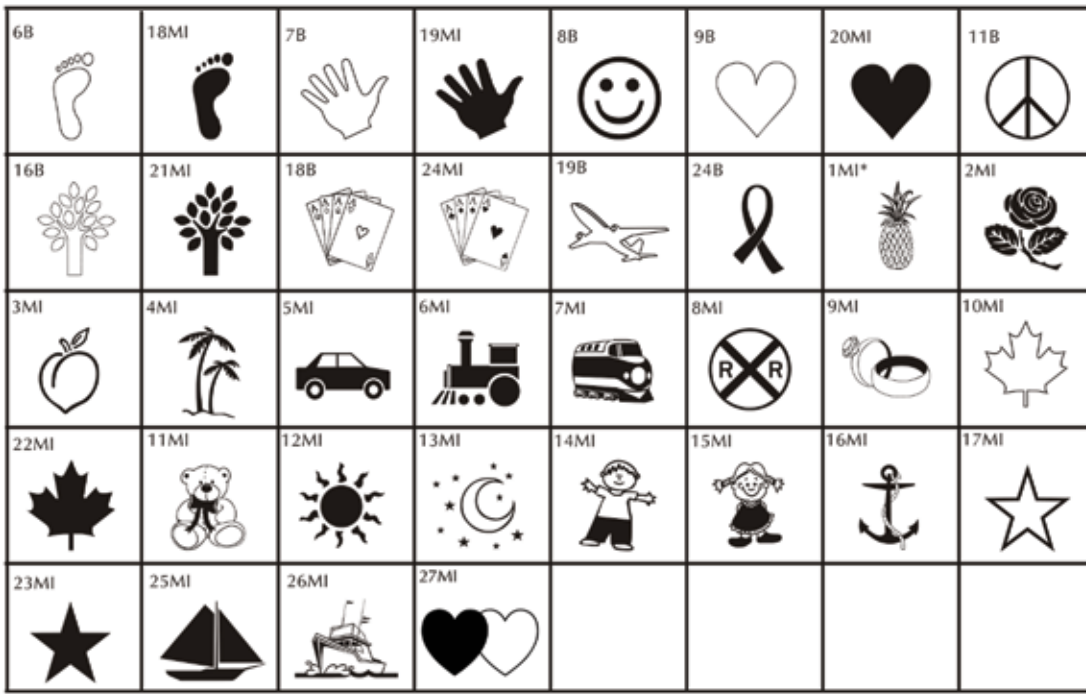

Layout 2

Layout 3

* = Not offered on mini brick replicas. If chosen, your mini brick replica will engrave as text only.

MISC.
CLIPART

MISC.
CLIPART

RELIGIOUS
CLIPART

RELIGIOUS
CLIPART

HOLIDAY
CLIPART

HOLIDAY
CLIPART

ZOO
CLIPART

ZOO
CLIPART

Layout 1

Layout 2

Layout 3

* = Not offered on mini brick replicas. If chosen, your mini brick replica will engrave as text only.

LETTERING
CLIPART