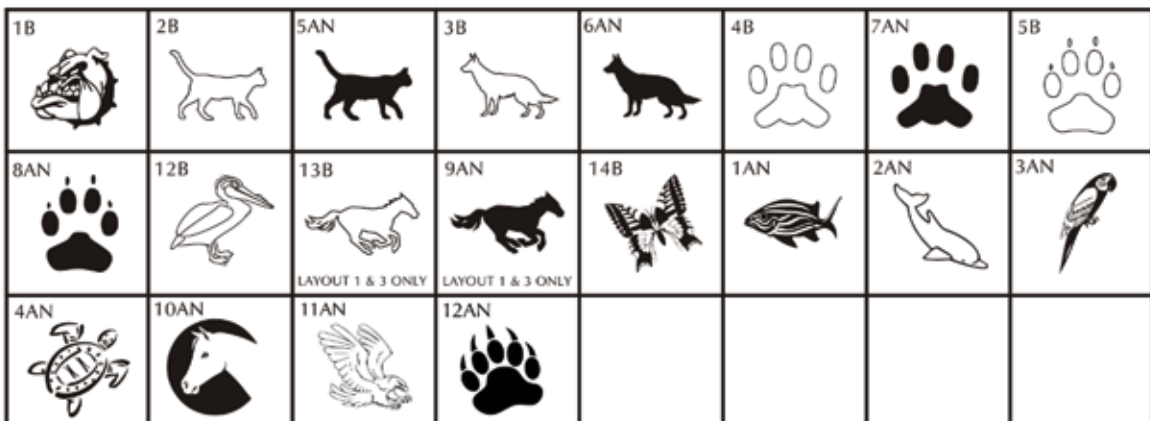

MAKE CHECKS PAYABLE TO:
The Hope Pavilion

SPORTS CLIPART

SPORTS CLIPART

ARTS & EDUCATION CLIPART

ARTS & EDUCATION CLIPART

ANIMAL CLIPART

ANIMAL CLIPART

Layout 1

Layout 2

Layout 3

* = Not offered on mini brick replicas. If chosen, your mini brick replica will engrave as text only.

MISC.
CLIPART

MISC.
CLIPART

RELIGIOUS
CLIPART

RELIGIOUS
CLIPART

HOLIDAY
CLIPART

HOLIDAY
CLIPART

ZOO
CLIPART

ZOO
CLIPART

Layout 1

Layout 2

Layout 3

* = Not offered on mini brick replicas. If chosen, your mini brick replica will engrave as text only.

LETTERING
CLIPART