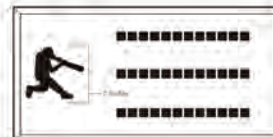

4x8 Layout #2

Artwork layout for free clipart -

ALL IMAGES EXCEPT FOR: 2SB, 7SB, 9AN, 10A, 13B, 15SP, 28SB

Number of characters is 12 per line, including spaces and punctuation. Logo height equals 2 inches.