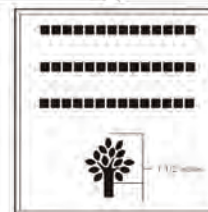

PLEASE READ:

Our Graphics Department will be glad to view any custom layouts. The total lines used for the message will determine the size of the image. Please adhere to the requirements of each specific layout.