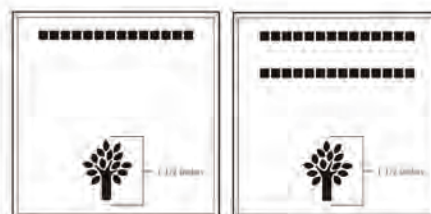

6x6 Layout #4

Artwork layout for free clipart -

ALL IMAGES EXCEPT FOR: 1C, 2C, 3C, 4C, 5C, 5SB, 8SB, 9SB, 12SB, 13SB, 14SB, 15SB, 16SB, 17SB, 19SB, 20SB, 21SB, 22SB, 23SB, 24SB, 26SB, 30SB, 1ZOO-22ZOO (ALL ZOO CLIPART)

Number of characters is 14 per line, including spaces and punctuation. Logo height equals 1 1/2 inches.

12x12 Layout #5

Number of characters is 20 per line horizontal and 8 characters per line vertical, including spaces and punctuation. Custom logo height equals 3 1/2 inches on the 4x4.

(1) 4x4, (2) 4x8, (1) 8x8