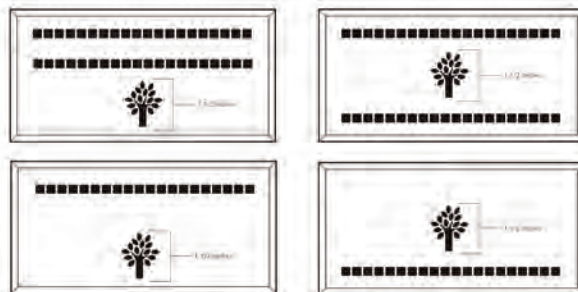

Brick Markers USA, Inc. Standard Layouts

For overall consistency and beauty to your project, clipart remains stationary regardless of how many lines used.

4x8 Layout #1

Artwork layout for free clipart -

ALL IMAGES EXCEPT FOR: 1C, 2C, 3C, 4C, 5C, 5SB, 8SB, 9SB, 12SB, 13SB, 14SB, 15SB, 16SB, 17SB, 19SB, 20SB, 21SB, 22SB, 23SB, 24SB, 26SB, 30SB, 1ZOO-22ZOO (ALL ZOO CLIPART)

Number of characters is 20 per line, including spaces and punctuation. Logo height equals 1 1/2 inches. Clipart can also be placed on top, middle or bottom line if preferred.

4x8 Layout #2

Artwork layout for free clipart -