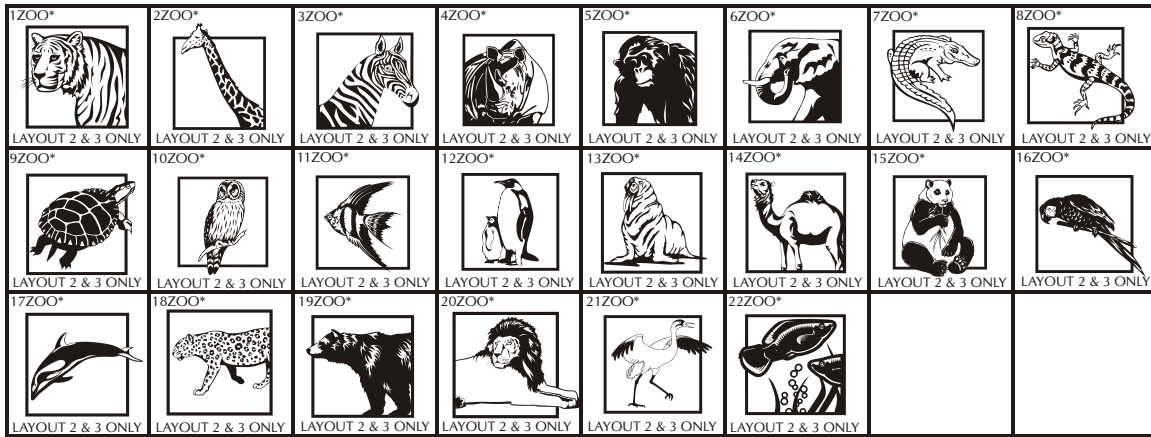

Brick Markers USA, Inc. Free Clipart Library

when choosing clipart only use number and letter(s) for referencing.

ZOO
CLIPART

ZOO
CLIPART

* LAYOUT 2&3 ONLY

LETTERING
CLIPART