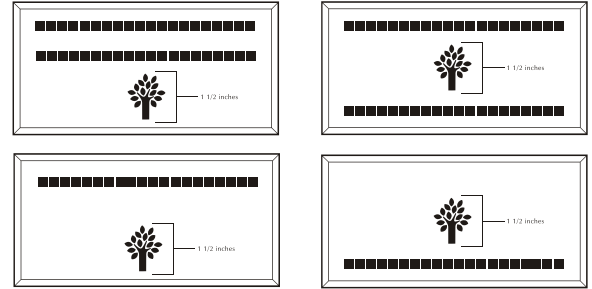

Brick Markers USA, Inc. Standard Layouts

For overall consistency and beauty to your project, clipart remains stationary regardless of how many lines used.

4x8 Layout #1

Artwork layout for free clipart -

ALL IMAGES EXCEPT FOR SEALS and BADGES: 1C, 2C, 3C, 4C, 5C, 5SB, 8SB, 9SB, 12SB, 13SB, 14SB, 15SB 16SB, and 17SB.

Number of characters is 20 per line, including spaces and punctuation. Logo height equals 1 1/2 inches. Clipart can also be placed on top, middle or bottom line if preferred.

4x8 Layout #2

Artwork layout for free clipart -