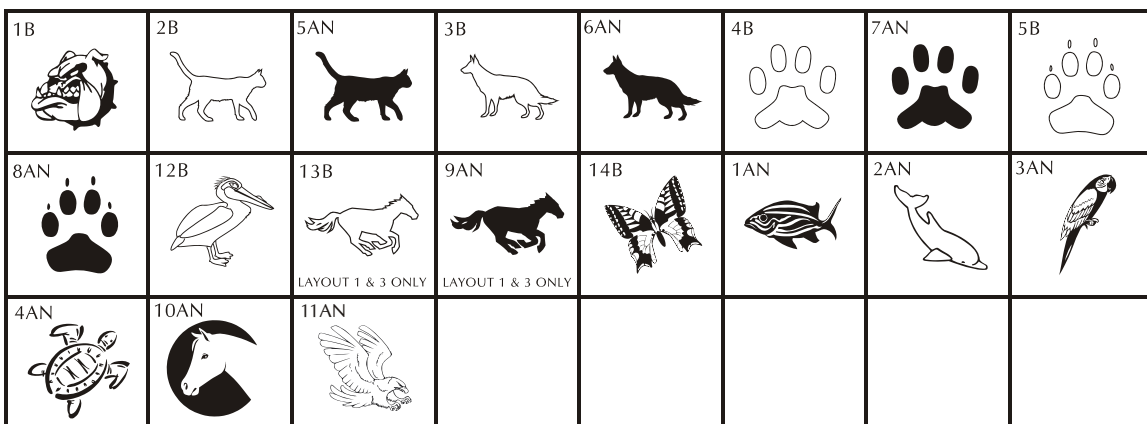

SPORTS
CLIPART

SPORTS
CLIPART

ARTS &
EDUCATION
CLIPART

ARTS &
EDUCATION
CLIPART

ANIMAL
CLIPART

ANIMAL
CLIPART

* NOT APPLICABLE FOR MINI REPLICAS

Brick Markers® USA, Inc. (BMI) offers this free clipart to your club or organization as an opportunity to increase your profit margins. Your club or organization could charge an additional fee to any of your donors/customers that would like to add clipart to their bricks.