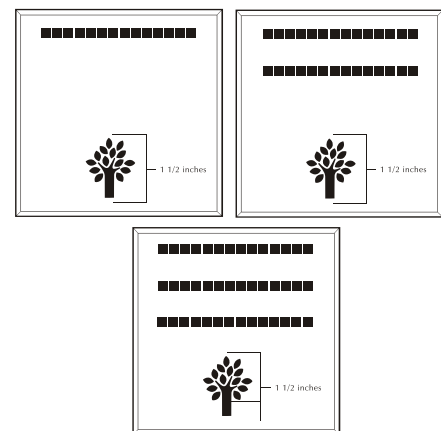

ALL IMAGES EXCEPT FOR: 2SB, 7SB, 9AN, 10A, 13B and 15SP.

Number of characters is 12 per line, including spaces and punctuation. Logo height equals 2 inches.

8x8 Layout #3

Artwork layout for free clipart -

ALL IMAGES APPLY TO THIS LAYOUT. All images can be used and are positioned at the bottom or top of the brick.

Number of characters is 20 per line, including spaces and punctuation. Logo height equals 2 inches.

6x6 Layout #4

Artwork layout for free clipart -

ALL IMAGES EXCEPT FOR SEALS and BADGES: 1C, 2C, 3C, 4C, 5C, 5SB, 8SB, 9SB, 12SB, 13SB, 14SB, 15SB 16SB, and 17SB.

Number of characters is 14 per line, including spaces and punctuation. Logo height equals 1 1/2 inches.