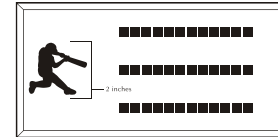

4x8 Layout #2

Artwork layout for free clipart -

ALL IMAGES EXCEPT FOR: 2SB, 7SB, 9AN, 10A, 13B and 15SP.

Number of characters is 12 per line, including spaces and punctuation. Logo height equals 2 inches.