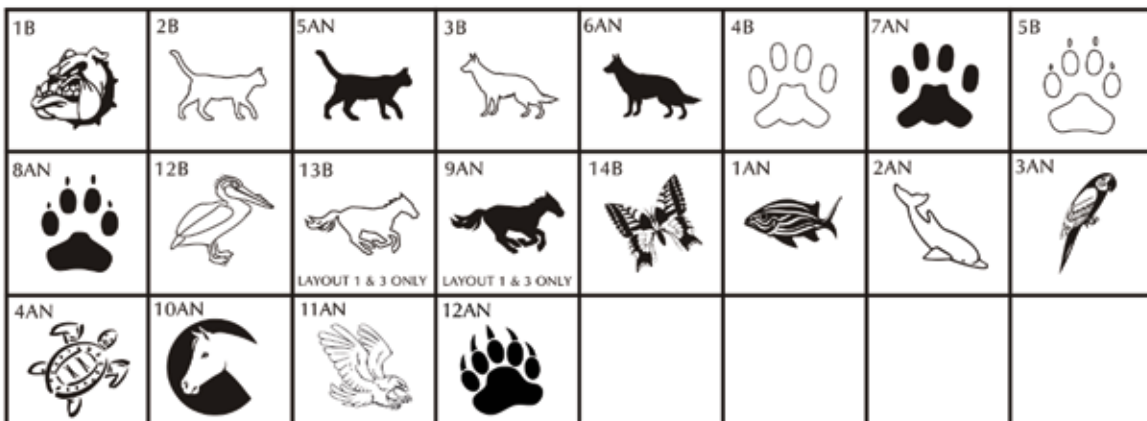

4 lines of text, 20 characters per line (including spaces and punctuation)

Clipart

*Replicas may only be ordered with purchase of full-size brick.

SPORTS
CLIPART

SPORTS
CLIPART

ARTS &
EDUCATION
CLIPART

ARTS &
EDUCATION
CLIPART

ANIMAL
CLIPART

ANIMAL
CLIPART

Layout 3

Layout 1

Layout 2

* = Not offered on mini brick replicas. If chosen, your mini brick replica will engrave as text only.

MISC.
CLIPART

MISC.
CLIPART