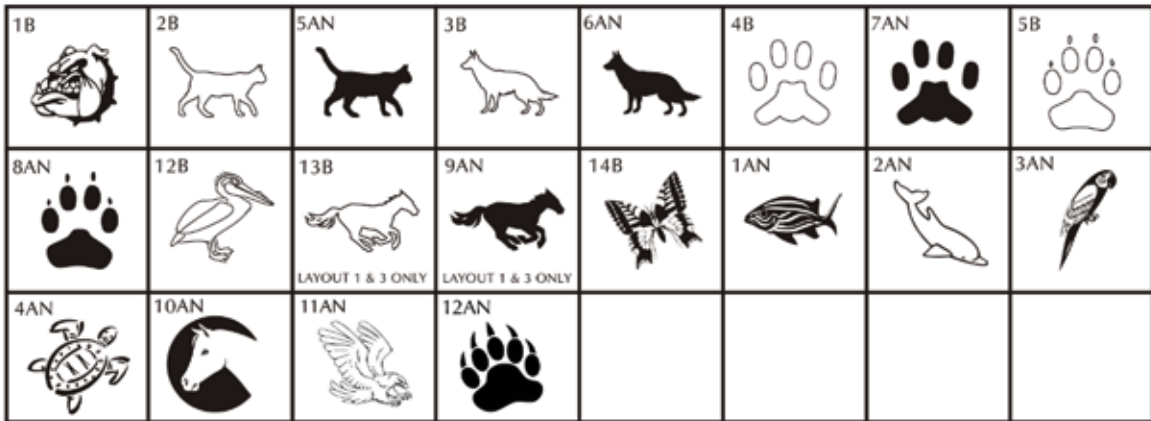

MAKE CHECKS PAYABLE TO:

Albany Helping Hands

SPORTS
CLIPART

SPORTS
CLIPART

ARTS &
EDUCATION
CLIPART

ARTS &
EDUCATION
CLIPART

ANIMAL
CLIPART

ANIMAL
CLIPART

Layout 3

Layout 1

Layout 2

* = Not offered on mini brick replicas. If chosen, your mini brick replica will engrave as text only.

MISC.
CLIPART

MISC.
CLIPART

RELIGIOUS
CLIPART

RELIGIOUS
CLIPART

HOLIDAY
CLIPART

HOLIDAY
CLIPART

ZOO
CLIPART

ZOO
CLIPART

Layout 1

Layout 2

Layout 3

* = Not offered on mini brick replicas. If chosen, your mini brick replica will engrave as text only.