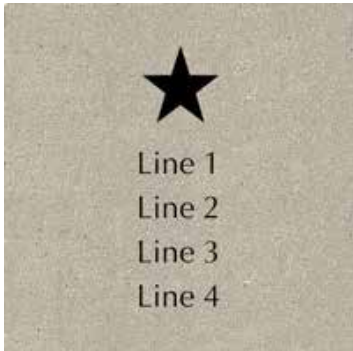

MAKE CHECKS PAYABLE TO:

The Eight At Tool, Inc.

\$100 - 4x8 Brick

3 lines of text, 20 characters per line (including spaces and punctuation)

\$100 - 4x8 Brick

3 lines of text, 12 characters per line (including spaces and punctuation)

Clipart

Chose clipart from following pages

\$175 - 8x8 Brick

6 lines of text, 20 characters per line (including spaces and punctuation)

\$175 - 8x8 Brick

4 lines of text, 20 characters per line (including spaces and punctuation)