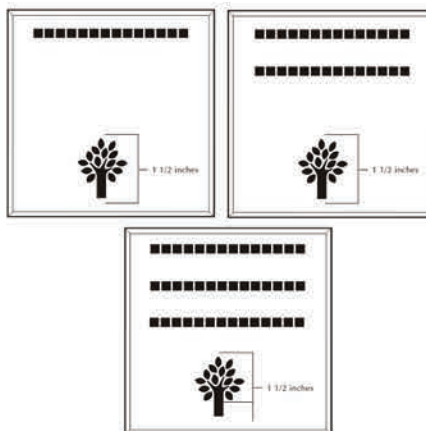

6x6 Layout #4

Artwork layout for free clipart -

ALL IMAGES EXCEPT FOR: 1C, 2C, 3C, 4C, 5C, 5SB, 8SB, 9SB, 12SB, 13SB, 14SB, 15SB, 16SB, 17SB, 19SB, 20SB, 21SB, 22SB, 23SB, 24SB, 26SB, 30SB, 1ZOO-22ZOO (ALL ZOO CLIPART)

Number of characters is 14 per line, including spaces and punctuation. Logo height equals 1 1/2 inches.

12x12 Layout #5

Number of characters is 20 per line horizontal and 8 characters per line vertical, including spaces and punctuation. Custom logo height equals 3 1/2 inches on the 4x4.

(1) 4x4, (2) 4x8, (1) 8x8