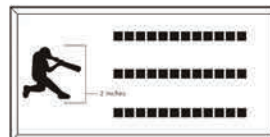

Brick Markers USA, Inc. Standard Layouts

For overall consistency and beauty to your project, clipart remains stationary regardless of how many lines used.

4x8 Layout #1

Artwork layout for free clipart -

ALL IMAGES EXCEPT FOR: 1C, 2C, 3C, 4C, 5C, 5SB, 8SB, 9SB, 12SB, 13SB, 14SB, 15SB, 16SB, 17SB, 19SB, 20SB, 21SB, 22SB, 23SB, 24SB, 26SB, 30SB, 1ZOO-22ZOO (ALL ZOO CLIPART)

Number of characters is 20 per line, including spaces and punctuation. Logo height equals 1 1/2 inches. Clipart can also be placed on top, middle or bottom line if preferred.

4x8 Layout #2

Artwork layout for free clipart -

ALL IMAGES EXCEPT FOR: 2SB, 7SB, 9AN, 10A, 13B, 15SP, 28SB

Number of characters is 12 per line, including spaces and punctuation. Logo height equals 2 inches.

8x8 Layout #3

Artwork layout for free clipart -