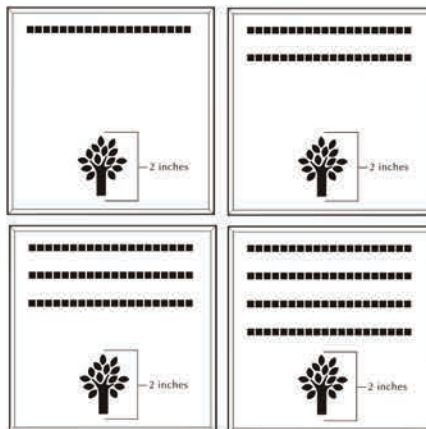

Brick Markers USA, Inc. Standard Layouts

For overall consistency and beauty to your project, clipart remains stationary regardless of how many lines used.

4x8 Layout #1

Artwork layout for free clipart -

ALL IMAGES EXCEPT FOR: 1C, 2C, 3C, 4C, 5C, 5SB, 8SB, 9SB, 12SB, 13SB, 14SB, 15SB, 16SB, 17SB, 19SB, 20SB, 21SB, 22SB, 23SB, 24SB, 26SB, 30SB, 1ZOO-22ZOO (ALL ZOO CLIPART)

Number of characters is 20 per line, including spaces and punctuation. Logo height equals 1 1/2 inches. Clipart can also be placed on top, middle or bottom line if preferred.

4x8 Layout #2

Artwork layout for free clipart -

ALL IMAGES EXCEPT FOR: 2SB, 7SB, 9AN, 10A, 13B, 15SP, 28SB

Number of characters is 12 per line, including spaces and punctuation. Logo height equals 2 inches.

8x8 Layout #3

Artwork layout for free clipart -

6x6 Layout #4

Artwork layout for free clipart -

ALL IMAGES EXCEPT FOR: 1C, 2C, 3C, 4C, 5C, 5SB, 8SB, 9SB, 12SB, 13SB, 14SB, 15SB, 16SB, 17SB, 19SB, 20SB, 21SB, 22SB, 23SB, 24SB, 26SB, 30SB, 1ZOO-22ZOO (ALL ZOO CLIPART)