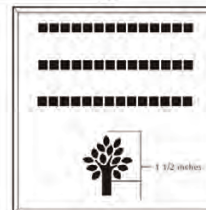

PLEASE READ:

Our Graphics Department will be glad to view any custom layouts. The total lines used for the message will determine the size of the image. Please adhere to the requirements of each specific layout.