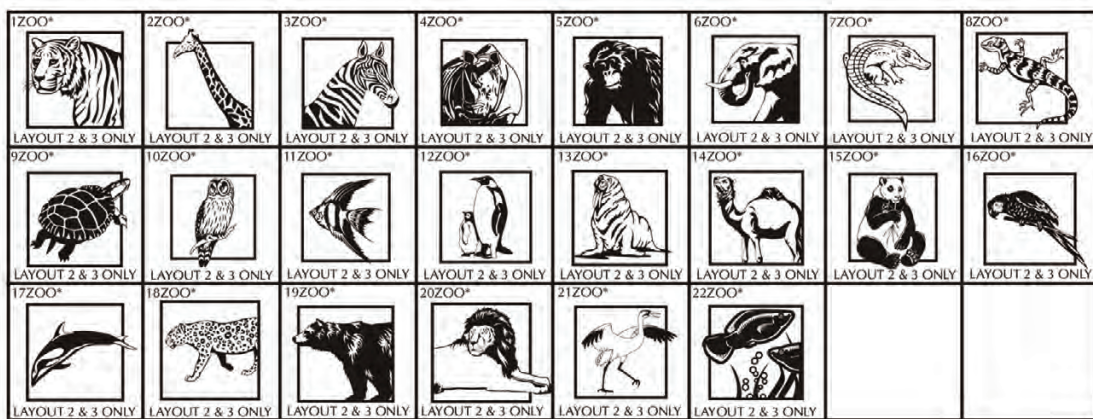

MISC.
CLIPART

MISC.
CLIPART

RELIGIOUS
CLIPART

RELIGIOUS
CLIPART

HOLIDAY
CLIPART

HOLIDAY
CLIPART

ZOO
CLIPART

ZOO
CLIPART

LETTERING
CLIPART

LETTERING
CLIPART

SEALS &
BADGES
CLIPART

SEALS &
BADGES
CLIPART

Brick Markers USA, Inc. Standard Layouts

For overall consistency and beauty to your project, clipart remains stationary regardless of how many lines used.

4x8 Layout #1

Artwork layout for free clipart -

ALL IMAGES EXCEPT FOR: 1C, 2C, 3C, 4C, 5C, 5SB, 8SB, 9SB, 12SB, 13SB, 14SB, 15SB, 16SB, 17SB, 19SB, 20SB, 21SB, 22SB, 23SB, 24SB, 26SB, 30SB, 1ZOO-22ZOO (ALL ZOO CLIPART)