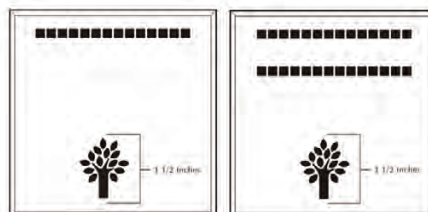

6x6 Layout #4

Artwork layout for free clipart -

ALL IMAGES EXCEPT FOR: 1C, 2C, 3C, 4C, 5C, 5SB, 8SB, 9SB, 12SB, 13SB, 14SB, 15SB, 16SB, 17SB, 19SB, 20SB, 21SB, 22SB, 23SB, 24SB, 26SB, 30SB, 1ZOO-22ZOO (ALL ZOO CLIPART)

Number of characters is 14 per line, including spaces and punctuation. Logo height equals 1 1/2 inches.

12x12 Layout #5

Number of characters is 20 per line horizontal and 8 characters per line vertical, including spaces and punctuation. Custom logo height equals 3 1/2 inches on the 4x4.

(1) 4x4, (2) 4x8, (1) 8x8