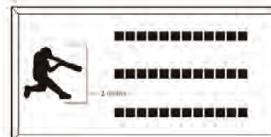

LETTERING
CLIPART

LETTERING
CLIPART

SEALS &
BADGES
CLIPART

SEALS &
BADGES
CLIPART

Brick Markers USA, Inc. Standard Layouts

For overall consistency and beauty to your project, clipart remains stationary regardless of how many lines used.

4x8 Layout #1

Artwork layout for free clipart -

ALL IMAGES EXCEPT FOR: 1C, 2C, 3C, 4C, 5C, 5SB, 8SB, 9SB, 12SB, 13SB, 14SB, 15SB, 16SB, 17SB, 19SB, 20SB, 21SB, 22SB, 23SB, 24SB, 26SB, 30SB, 1ZOO-22ZOO (ALL ZOO CLIPART)

Number of characters is 20 per line, including spaces and punctuation. Logo height equals 1 1/2 inches. Clipart can also be placed on top, middle or bottom line if preferred.

4x8 Layout #2

Artwork layout for free clipart -

ALL IMAGES EXCEPT FOR: 2SB, 7SB, 9AN, 10A, 13B, 15SP, 28SB

Number of characters is 12 per line, including spaces and punctuation. Logo height equals 2 inches.

8x8 Layout #3

Artwork layout for free clipart -