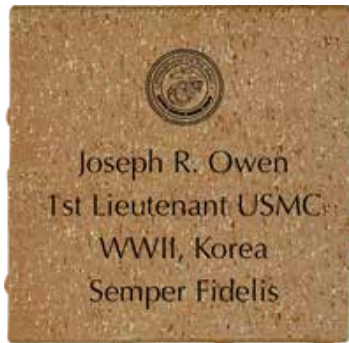

☐ $250 - 8x8 Brick   ☐ $35 - 3x3 Mini Replica Brick

4 lines of text, 20 characters per line (including spaces and punctuation)

Clipart ☐

*Replicas may only be ordered with purchase of full-size brick.

*Replicas will be text only, no images.

Name: _____
Address: _____
City: _____ State: _____
Zip: _____ Phone: _____
Email: _____

MAIL FORM AND PAYMENT TO:

American Legion Post 239
3808 Jordan Road
Skaneateles, NY 13152

MAKE CHECKS PAYABLE TO:

American Legion Post 239