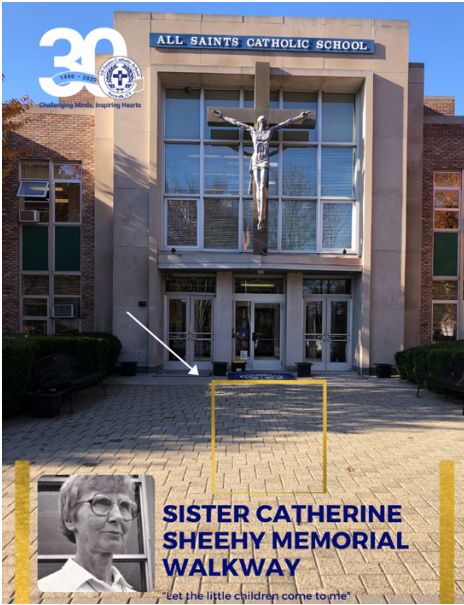

All Saints Catholic School

Sister Catherine Sheehy Memorial Walkway

Sister Catherine Sheehy, first principal of All Saints Catholic School, paved the way for our school community with her life of faith, love and kindness. Help us transform this space into a walkway honoring 30 years of Catholic education and the legacy of Sister Catherine.