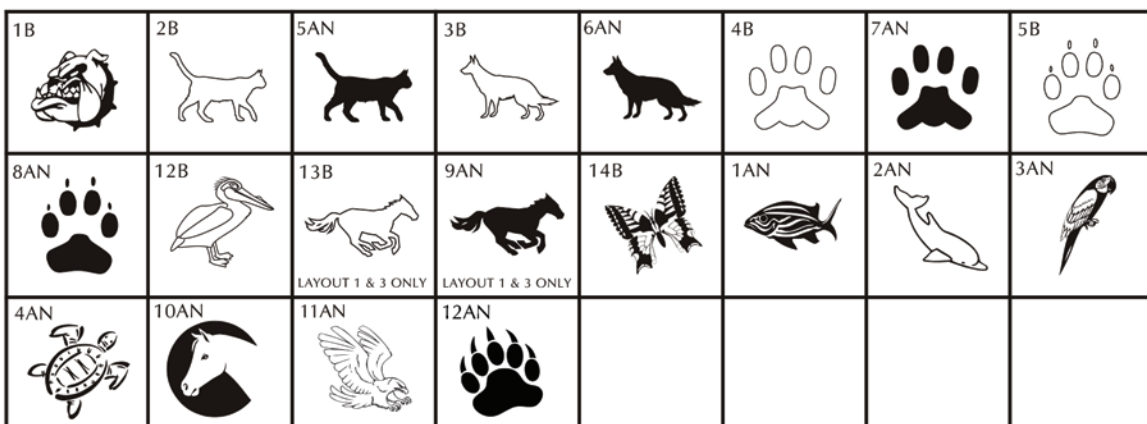

ANIMAL
CLIPART

ANIMAL
CLIPART

Layout 1

Layout 2

Layout 3

* = Not offered on mini brick replicas. If chosen, your mini brick replica will engrave as text only.

MISC.
CLIPART

MISC.
CLIPART