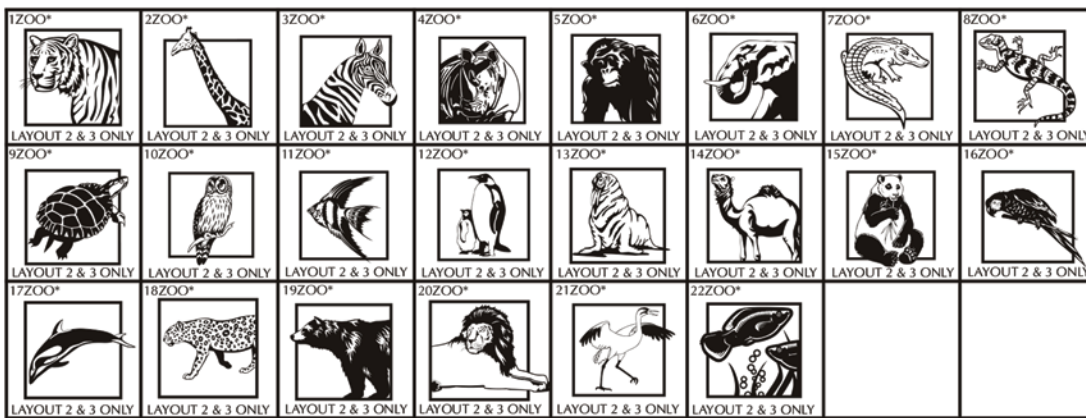

ANIMAL
CLIPART

ANIMAL
CLIPART

Layout 1

Layout 2

Layout 3

* = Not offered on mini brick replicas. If chosen, your mini brick replica will engrave as text only.

MISC.
CLIPART

MISC.
CLIPART

RELIGIOUS
CLIPART

RELIGIOUS
CLIPART

HOLIDAY
CLIPART

HOLIDAY
CLIPART

ZOO
CLIPART

ZOO
CLIPART

Layout 1

Layout 2

Layout 3

* = Not offered on mini brick replicas. If chosen, your mini brick replica will engrave as text only.

LETTERING
CLIPART

1L	2L	3L	4L	5L	6L	7L	8L
A	B	C	D	E	F	G	H
9L	10L	11L	12L	13L	14L	15L	16L
I	J	K	L	M	N	O	P
17L	18L	19L	20L	21L	22L	23L	24L
Q	R	S	T	U	V	W	X
25L	26L						
y	z						